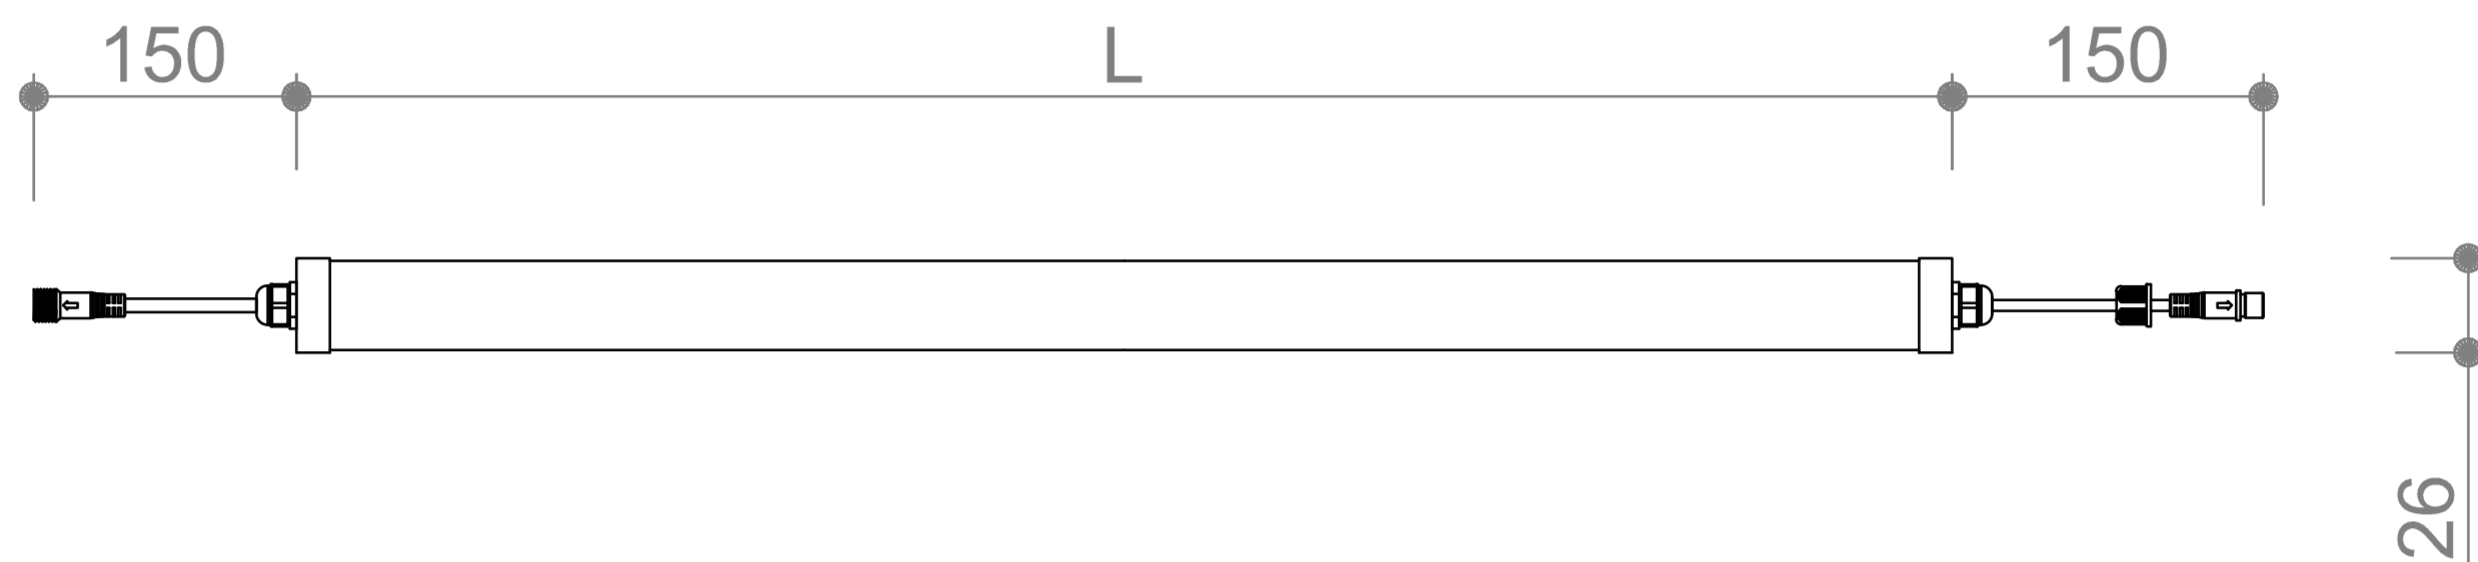

Installation Manual

Grow Go T8 Flex / 315

Dimension

Unit:mm

LUMINAIRES

L=1200mm	30W	≈0.3Kg
----------	-----	--------

Wiring and Installation

1. spacing

Unit:mm

Distance(D)	Recommend
750mm-1100mm	1000mm

2. Wiring

Model no.	Description
2	Stainless steel clips

3. Luminaire Inlet

4. Interconnecting Installation Options