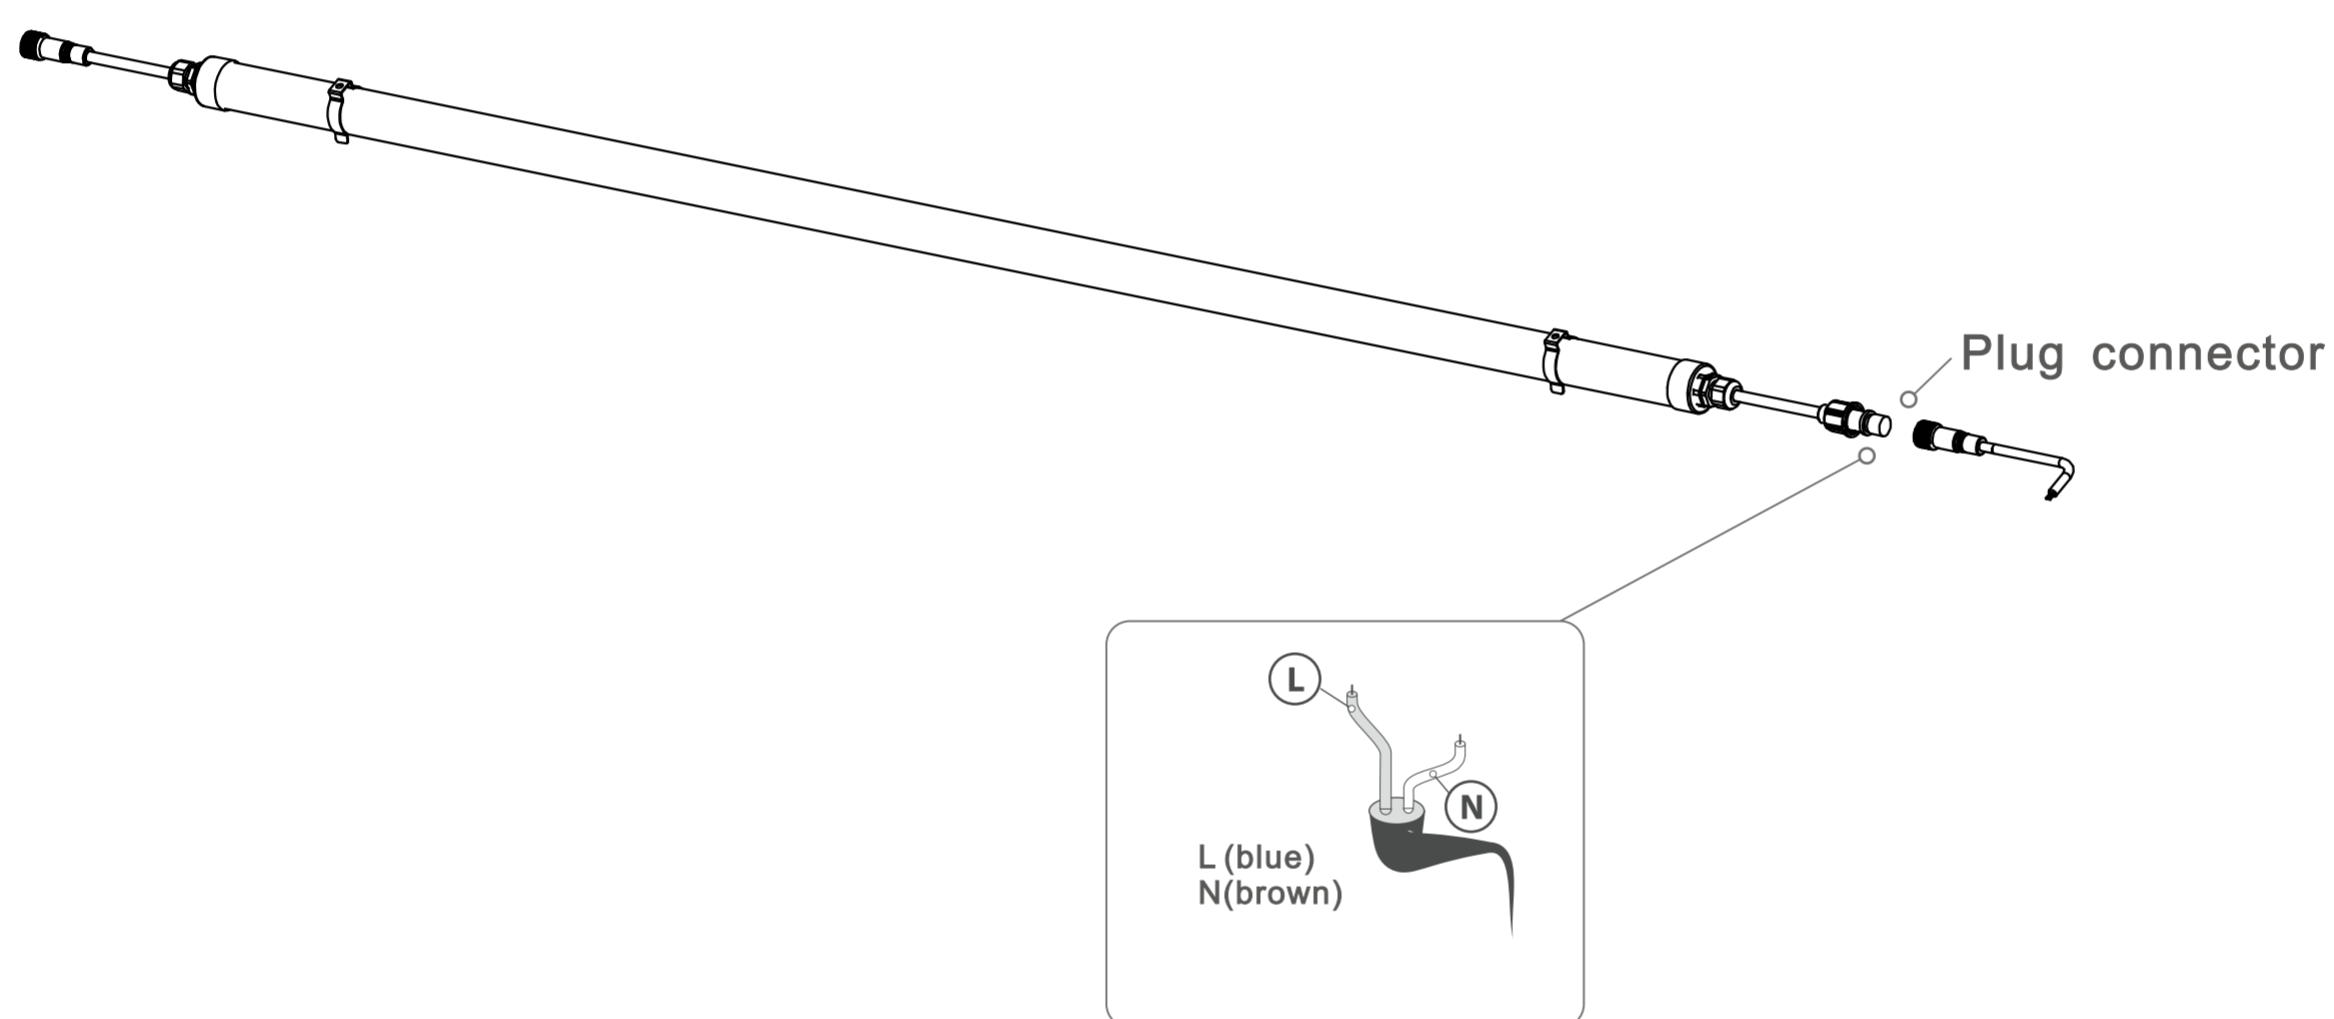

Installation Manual

Grow Go T8 Flex / 315

Dimension

Unit:mm

LUMINAIRES

L=1200mm	30W	≈0.3Kg
----------	-----	--------

Wiring and Installation

1. spacing

Unit:mm

Distance(D)	Recommend
750mm-1100mm	1000mm

2. Wiring

Model no.	Description
2	Stainless steel clips

3. Luminaire Inlet

4. Interconnecting Installation Options