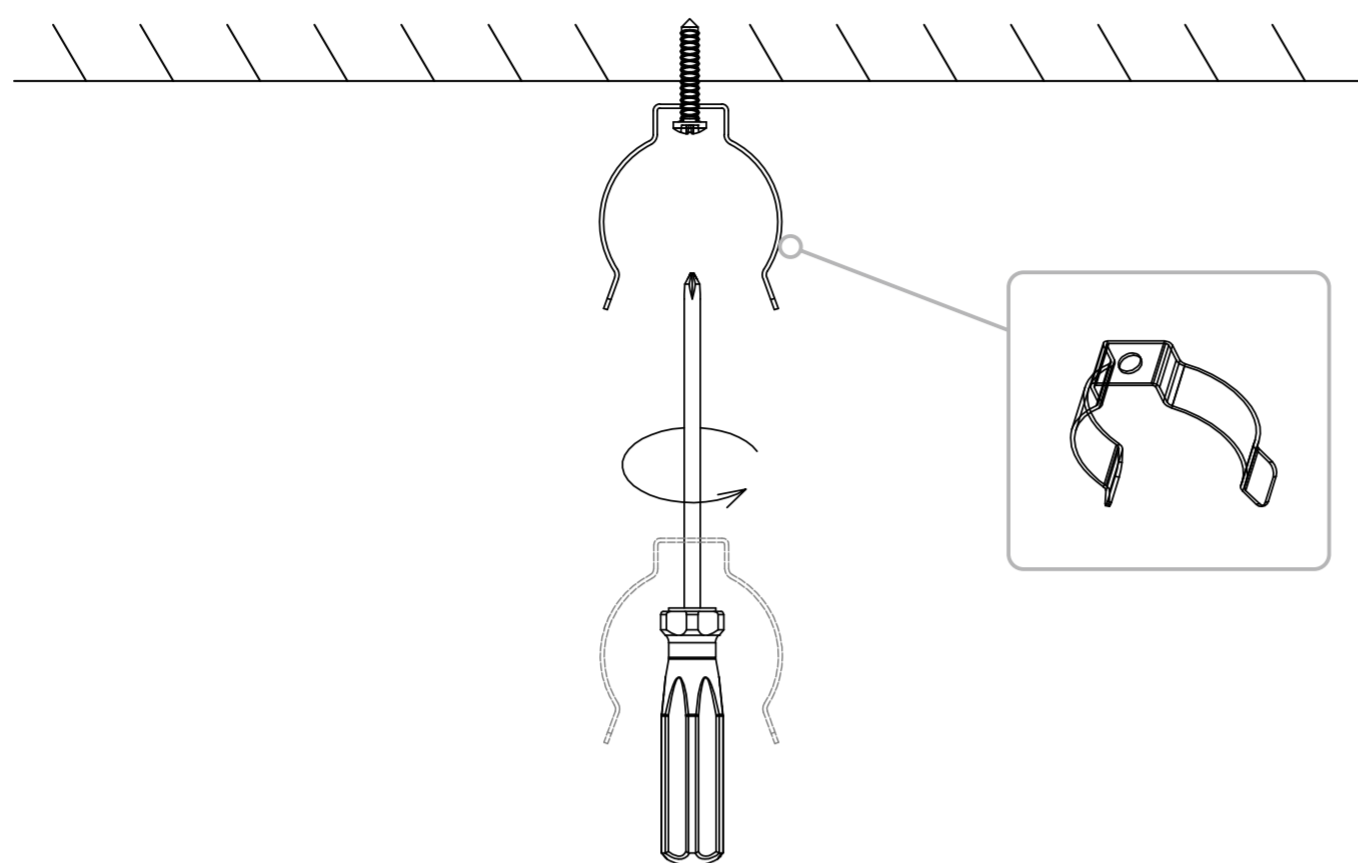

Installation Manual

Grow Go T8 Flex / 315

Dimension

Unit:mm

LUMINAIRES

L=1200mm	30W	≈0.3Kg
----------	-----	--------

Wiring and Installation

1. spacing

Unit:mm

Distance(D)	Recommend
750mm-1100mm	1000mm

2. Wiring

Model no.	Description
2	Stainless steel clips

3. Luminaire Inlet

4. Interconnecting Installation Options