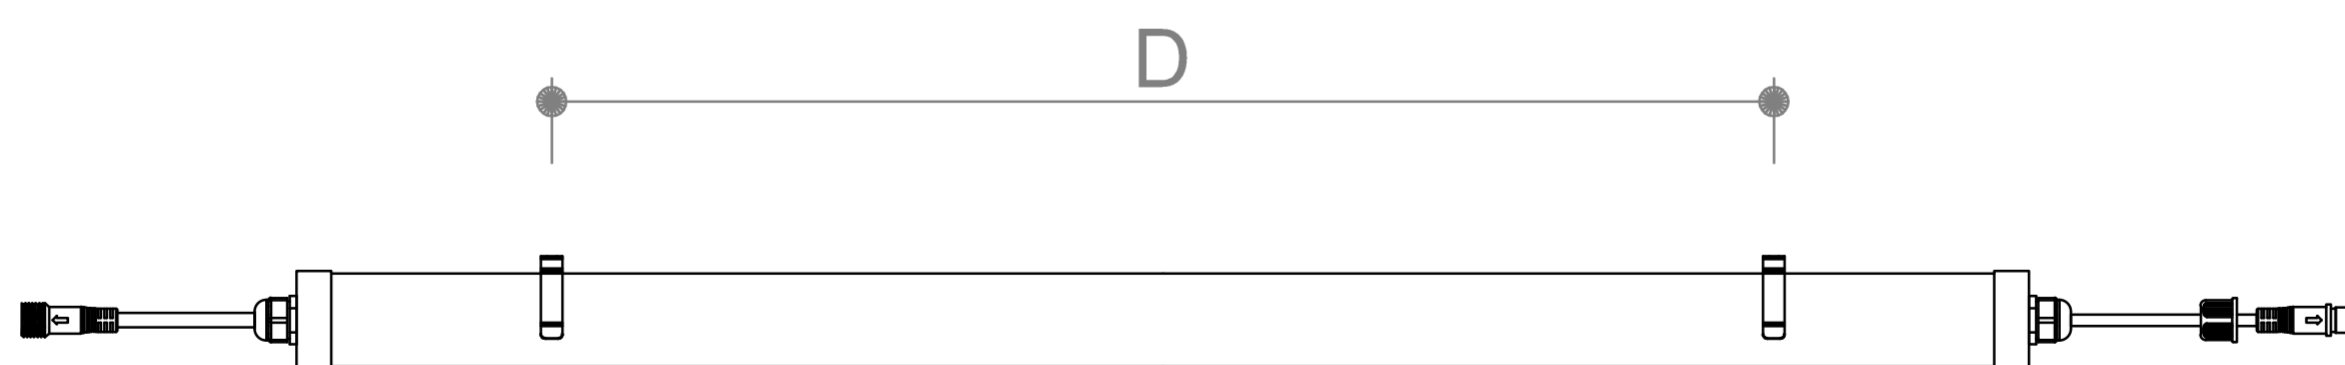

Installation Manual

Grow Go T8 Flex / 315

Dimension

Unit:mm

LUMINAIRES

L=1200mm	30W	≈0.3Kg
----------	-----	--------

Wiring and Installation

1. spacing

Unit:mm

Distance(D)	Recommend
750mm-1100mm	1000mm

2. Wiring

Model no.	Description
2	Stainless steel clips

3. Luminaire Inlet

4. Interconnecting Installation Options