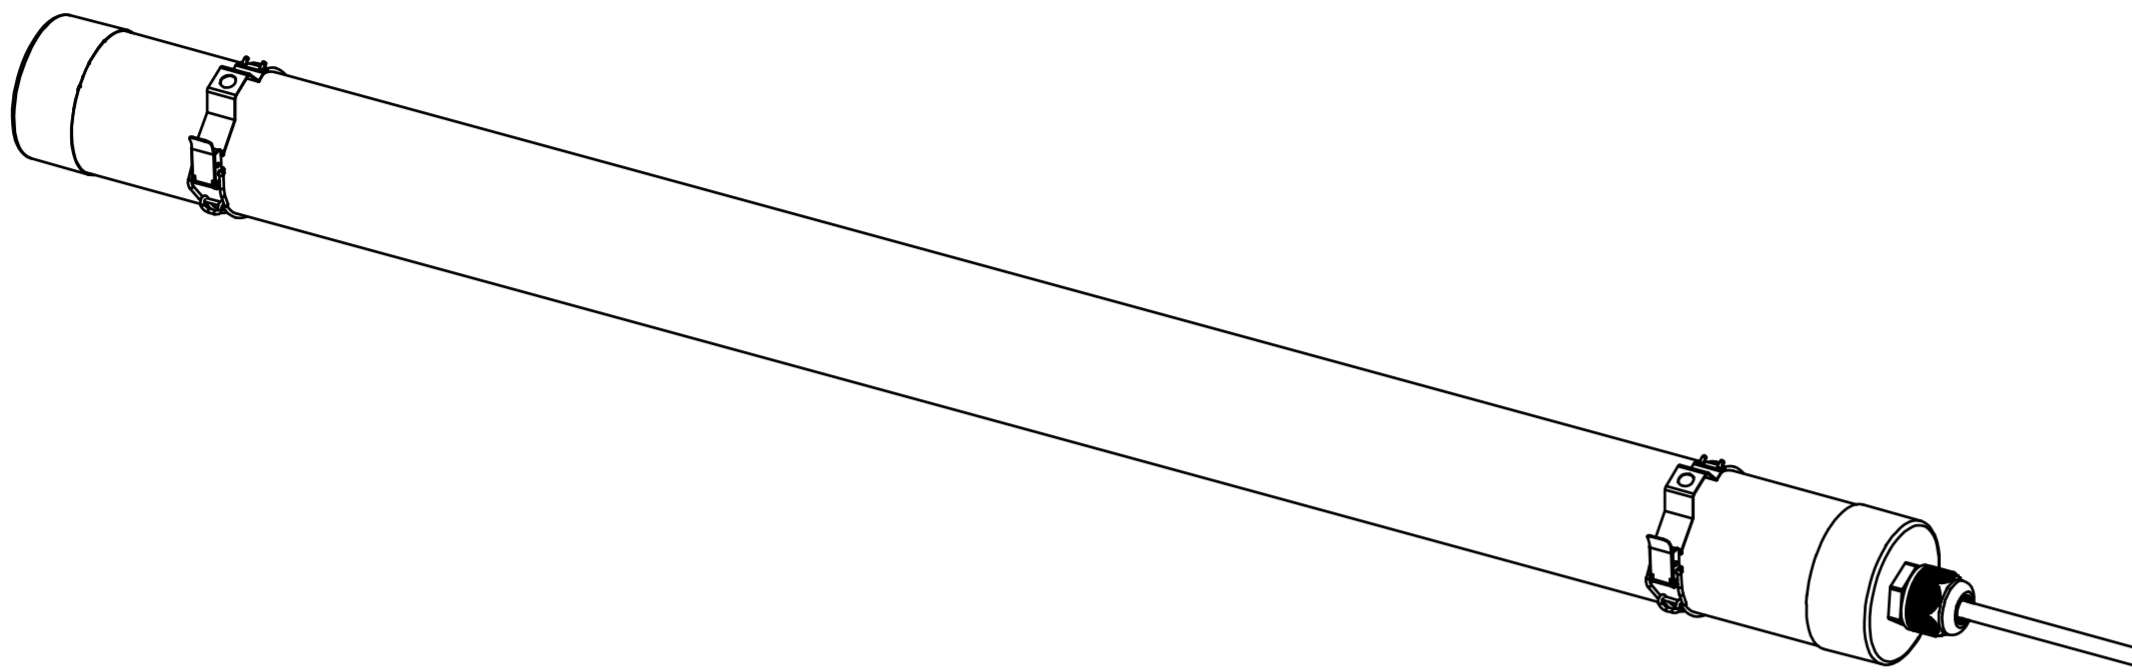

Dimension

Unit:mm

LUMINAIRES		KG
L=900mm	45W	≈1.3Kg
L=1200mm	60W	≈1.7Kg
L=1500mm	45W/65W	≈2.0Kg

Luminaire Inlet&Installation Options

1 Steel clips space

LUMINAIRES	Distance(D)	Recommend
L=900mm	500mm-800mm	800mm
L=1200mm	800mm-1100mm	1100mm
L=1500mm	1000mm-1400mm	1400mm

Thanks for choosing our product, please read this guide carefully before installation.

Luminaire Inlet & Installation Options

2a Ceiling Mounting Installation

Model no.	Description
2a	Stainless steel clips
2b	Suspending kit

2b Suspending Installation

3 Luminaire Inlet

L (blue)
N (brown)
≡ (yellow and green)

4 Interconnecting Installation Options

Interconnection by cable