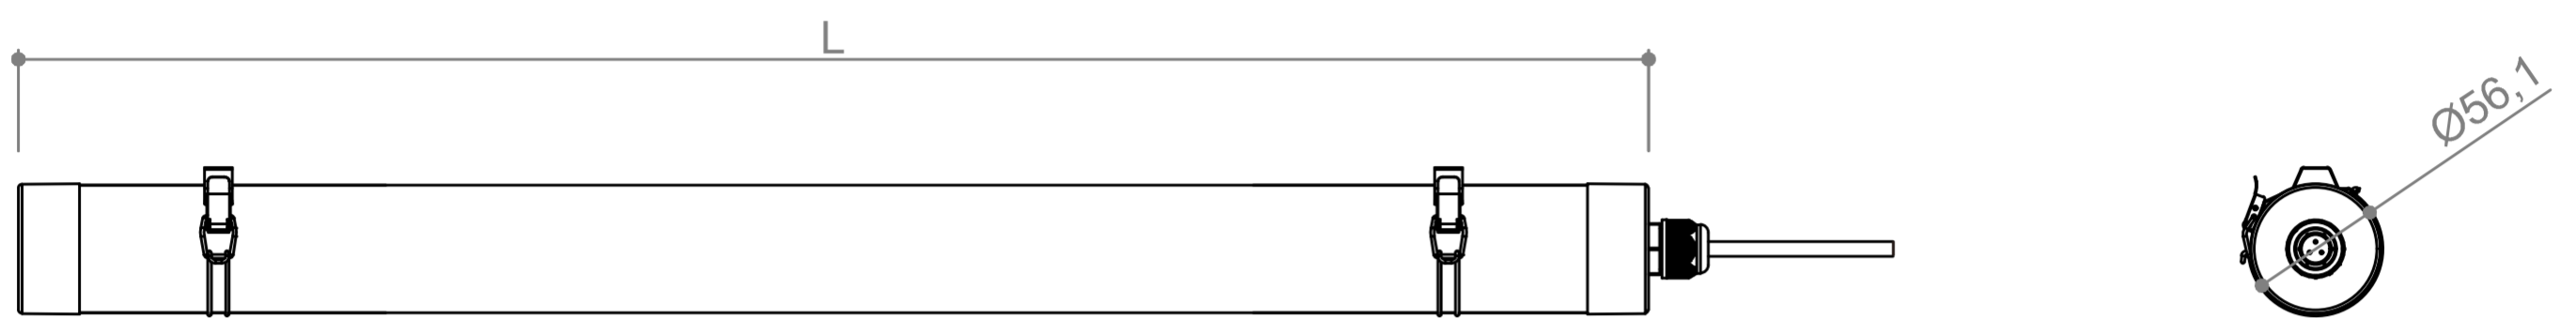

Dimension

Unit:mm

LUMINAIRES		KG
L=900mm	45W	≈1.3Kg
L=1200mm	60W	≈1.7Kg
L=1500mm	45W/65W	≈2.0Kg

Luminaire Inlet&Installation Options

1 Steel clips space

LUMINAIRES	Distance(D)	Recommend
L=900mm	500mm-800mm	800mm
L=1200mm	800mm-1100mm	1100mm
L=1500mm	1000mm-1400mm	1400mm

Thanks for choosing our product, please read this guide carefully before installation.

Luminaire Inlet & Installation Options

2a Ceiling Mounting Installation

Model no.	Description
2a	Stainless steel clips
2b	Suspending kit

2b Suspending Installation

3 Luminaire Inlet

L (blue)
N (brown)
≡ (yellow and green)

4 Interconnecting Installation Options

Interconnection by cable