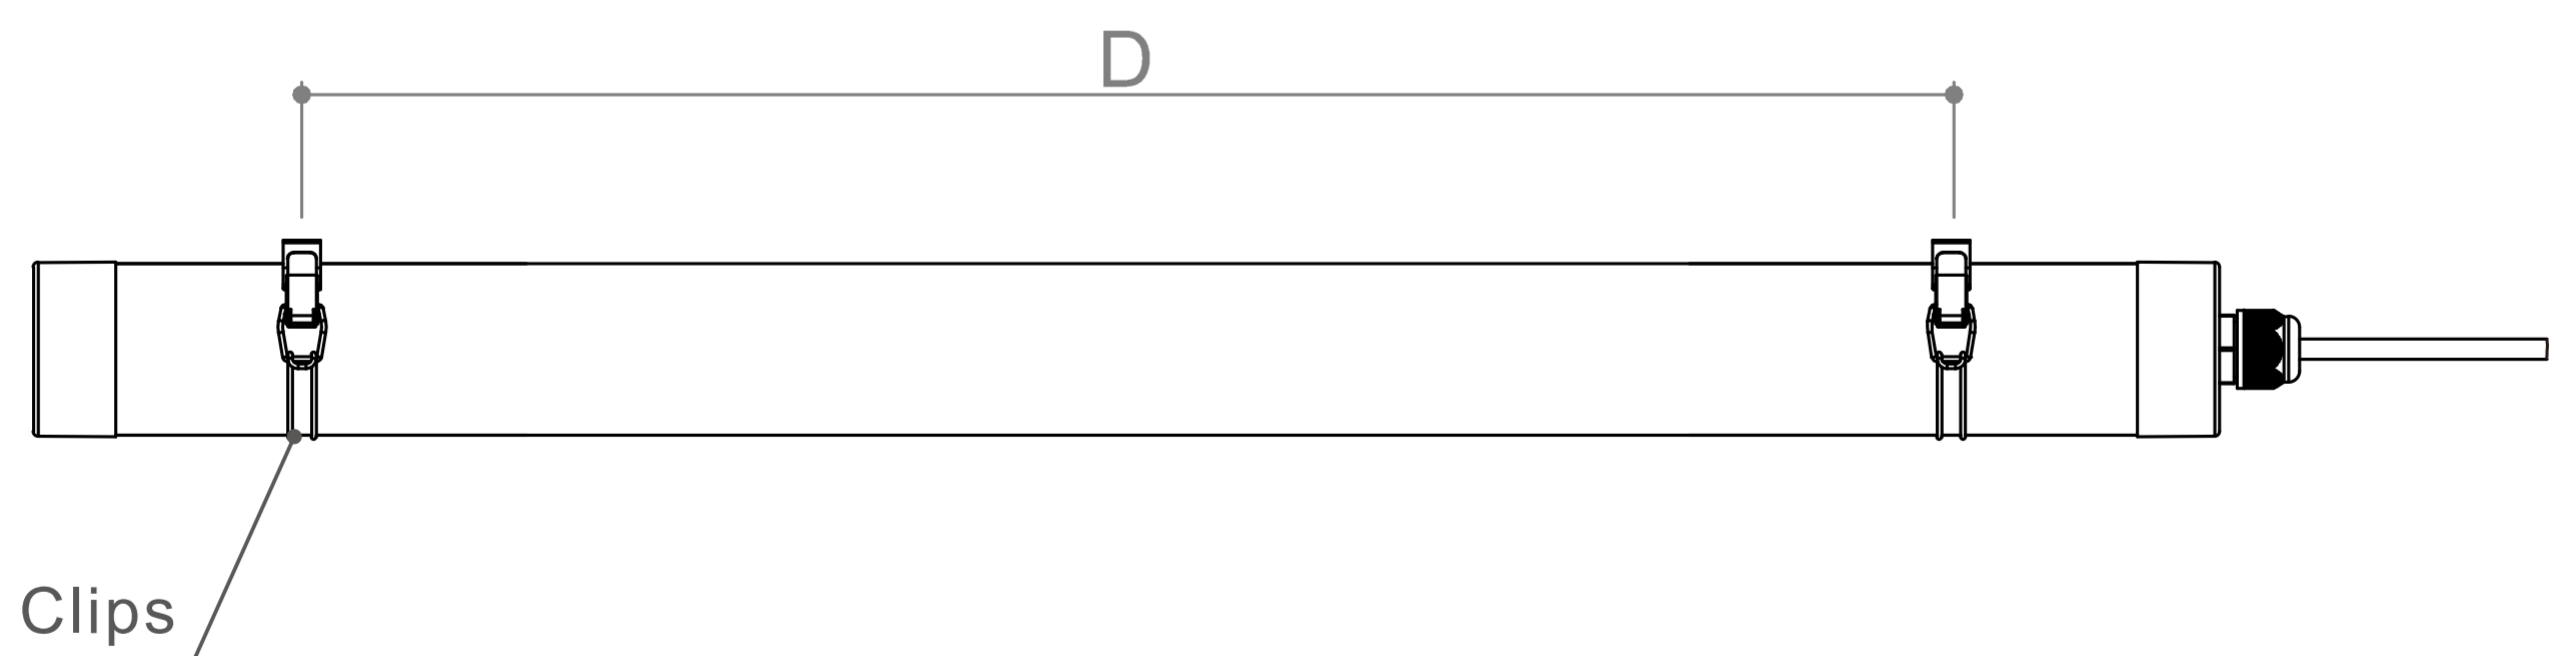

Dimension

Unit:mm

LUMINAIRES		KG
L=900mm	45W	≈1.3Kg
L=1200mm	60W	≈1.7Kg
L=1500mm	45W/65W	≈2.0Kg

Luminaire Inlet&Installation Options

1 Steel clips space

LUMINAIRES	Distance(D)	Recommend
L=900mm	500mm-800mm	800mm
L=1200mm	800mm-1100mm	1100mm
L=1500mm	1000mm-1400mm	1400mm

Thanks for choosing our product, please read this guide carefully before installation.

Luminaire Inlet & Installation Options

2a Ceiling Mounting Installation

Model no.	Description
2a	Stainless steel clips
2b	Suspending kit

2b Suspending Installation

3 Luminaire Inlet

L (blue)
N (brown)
≡ (yellow and green)

4 Interconnecting Installation Options

Interconnection by cable