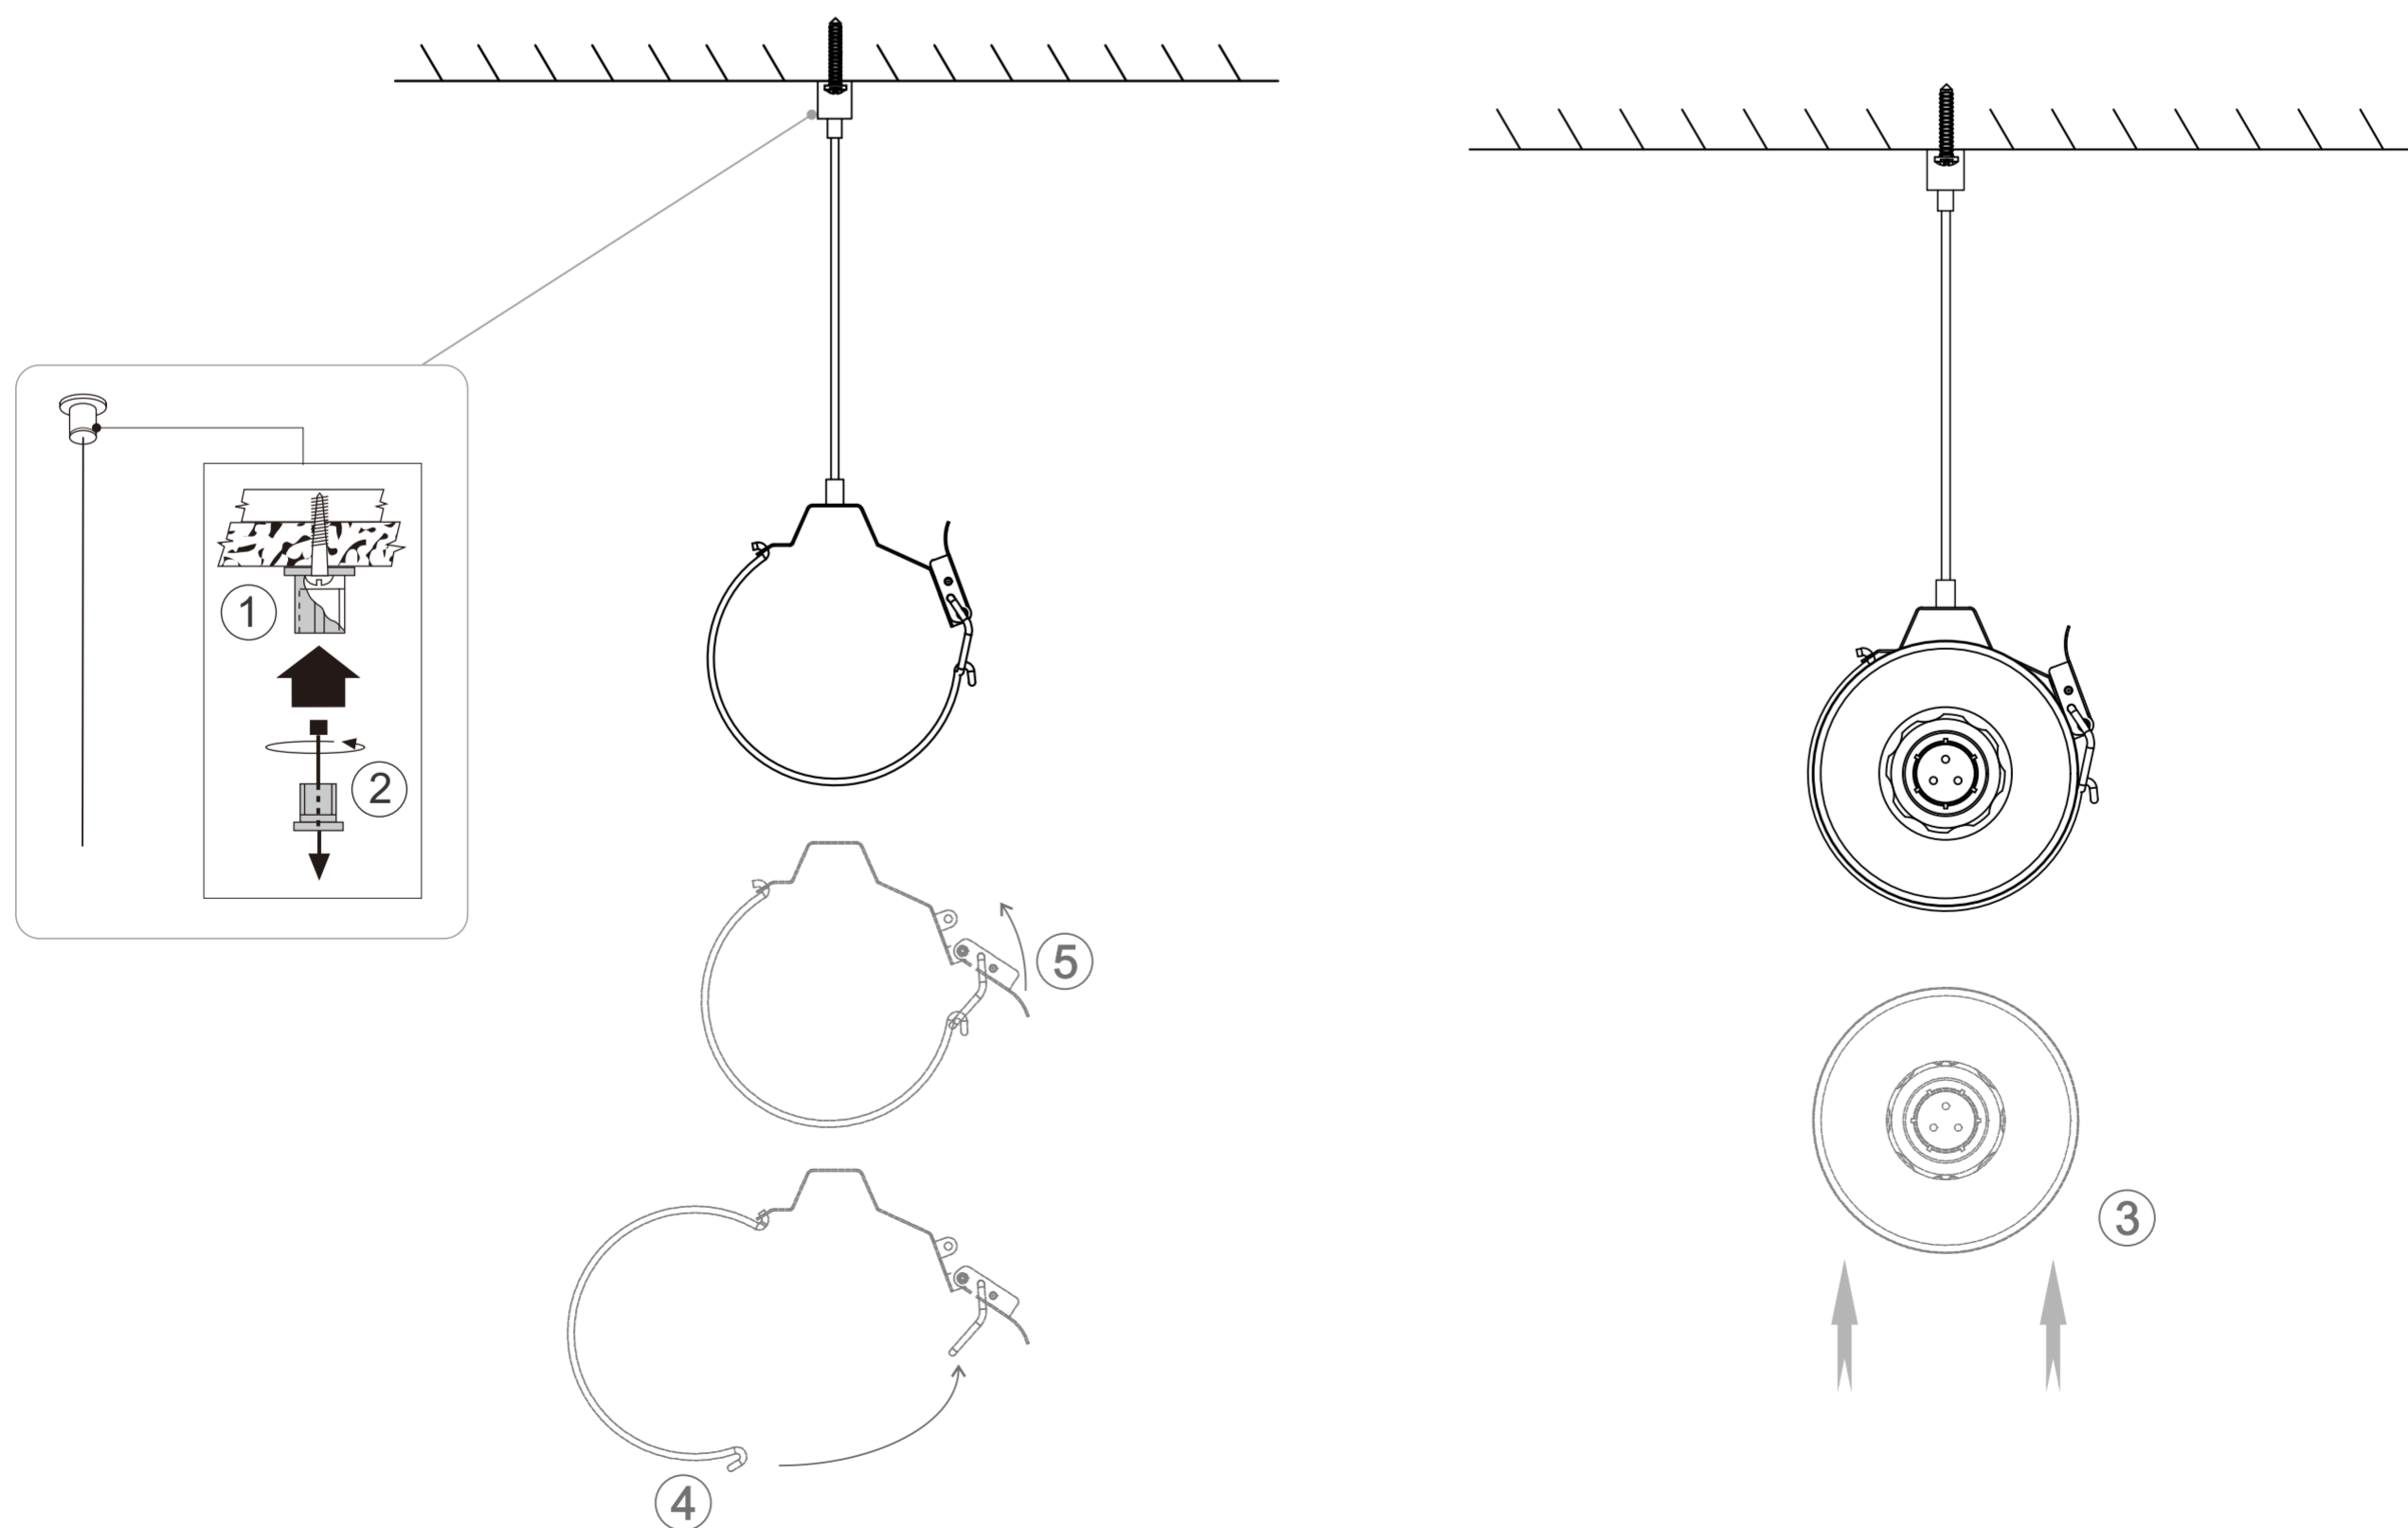

Dimension

Unit:mm

LUMINAIRES		KG
L=900mm	45W	≈1.3Kg
L=1200mm	60W	≈1.7Kg
L=1500mm	45W/65W	≈2.0Kg

Luminaire Inlet&Installation Options

1 Steel clips space

LUMINAIRES	Distance(D)	Recommend
L=900mm	500mm-800mm	800mm
L=1200mm	800mm-1100mm	1100mm
L=1500mm	1000mm-1400mm	1400mm

Thanks for choosing our product, please read this guide carefully before installation.

Luminaire Inlet & Installation Options

2a Ceiling Mounting Installation

Model no.	Description
2a	Stainless steel clips
2b	Suspending kit

2b Suspending Installation

3 Luminaire Inlet

L (blue)
N (brown)
≡ (yellow and green)

4 Interconnecting Installation Options

Interconnection by cable