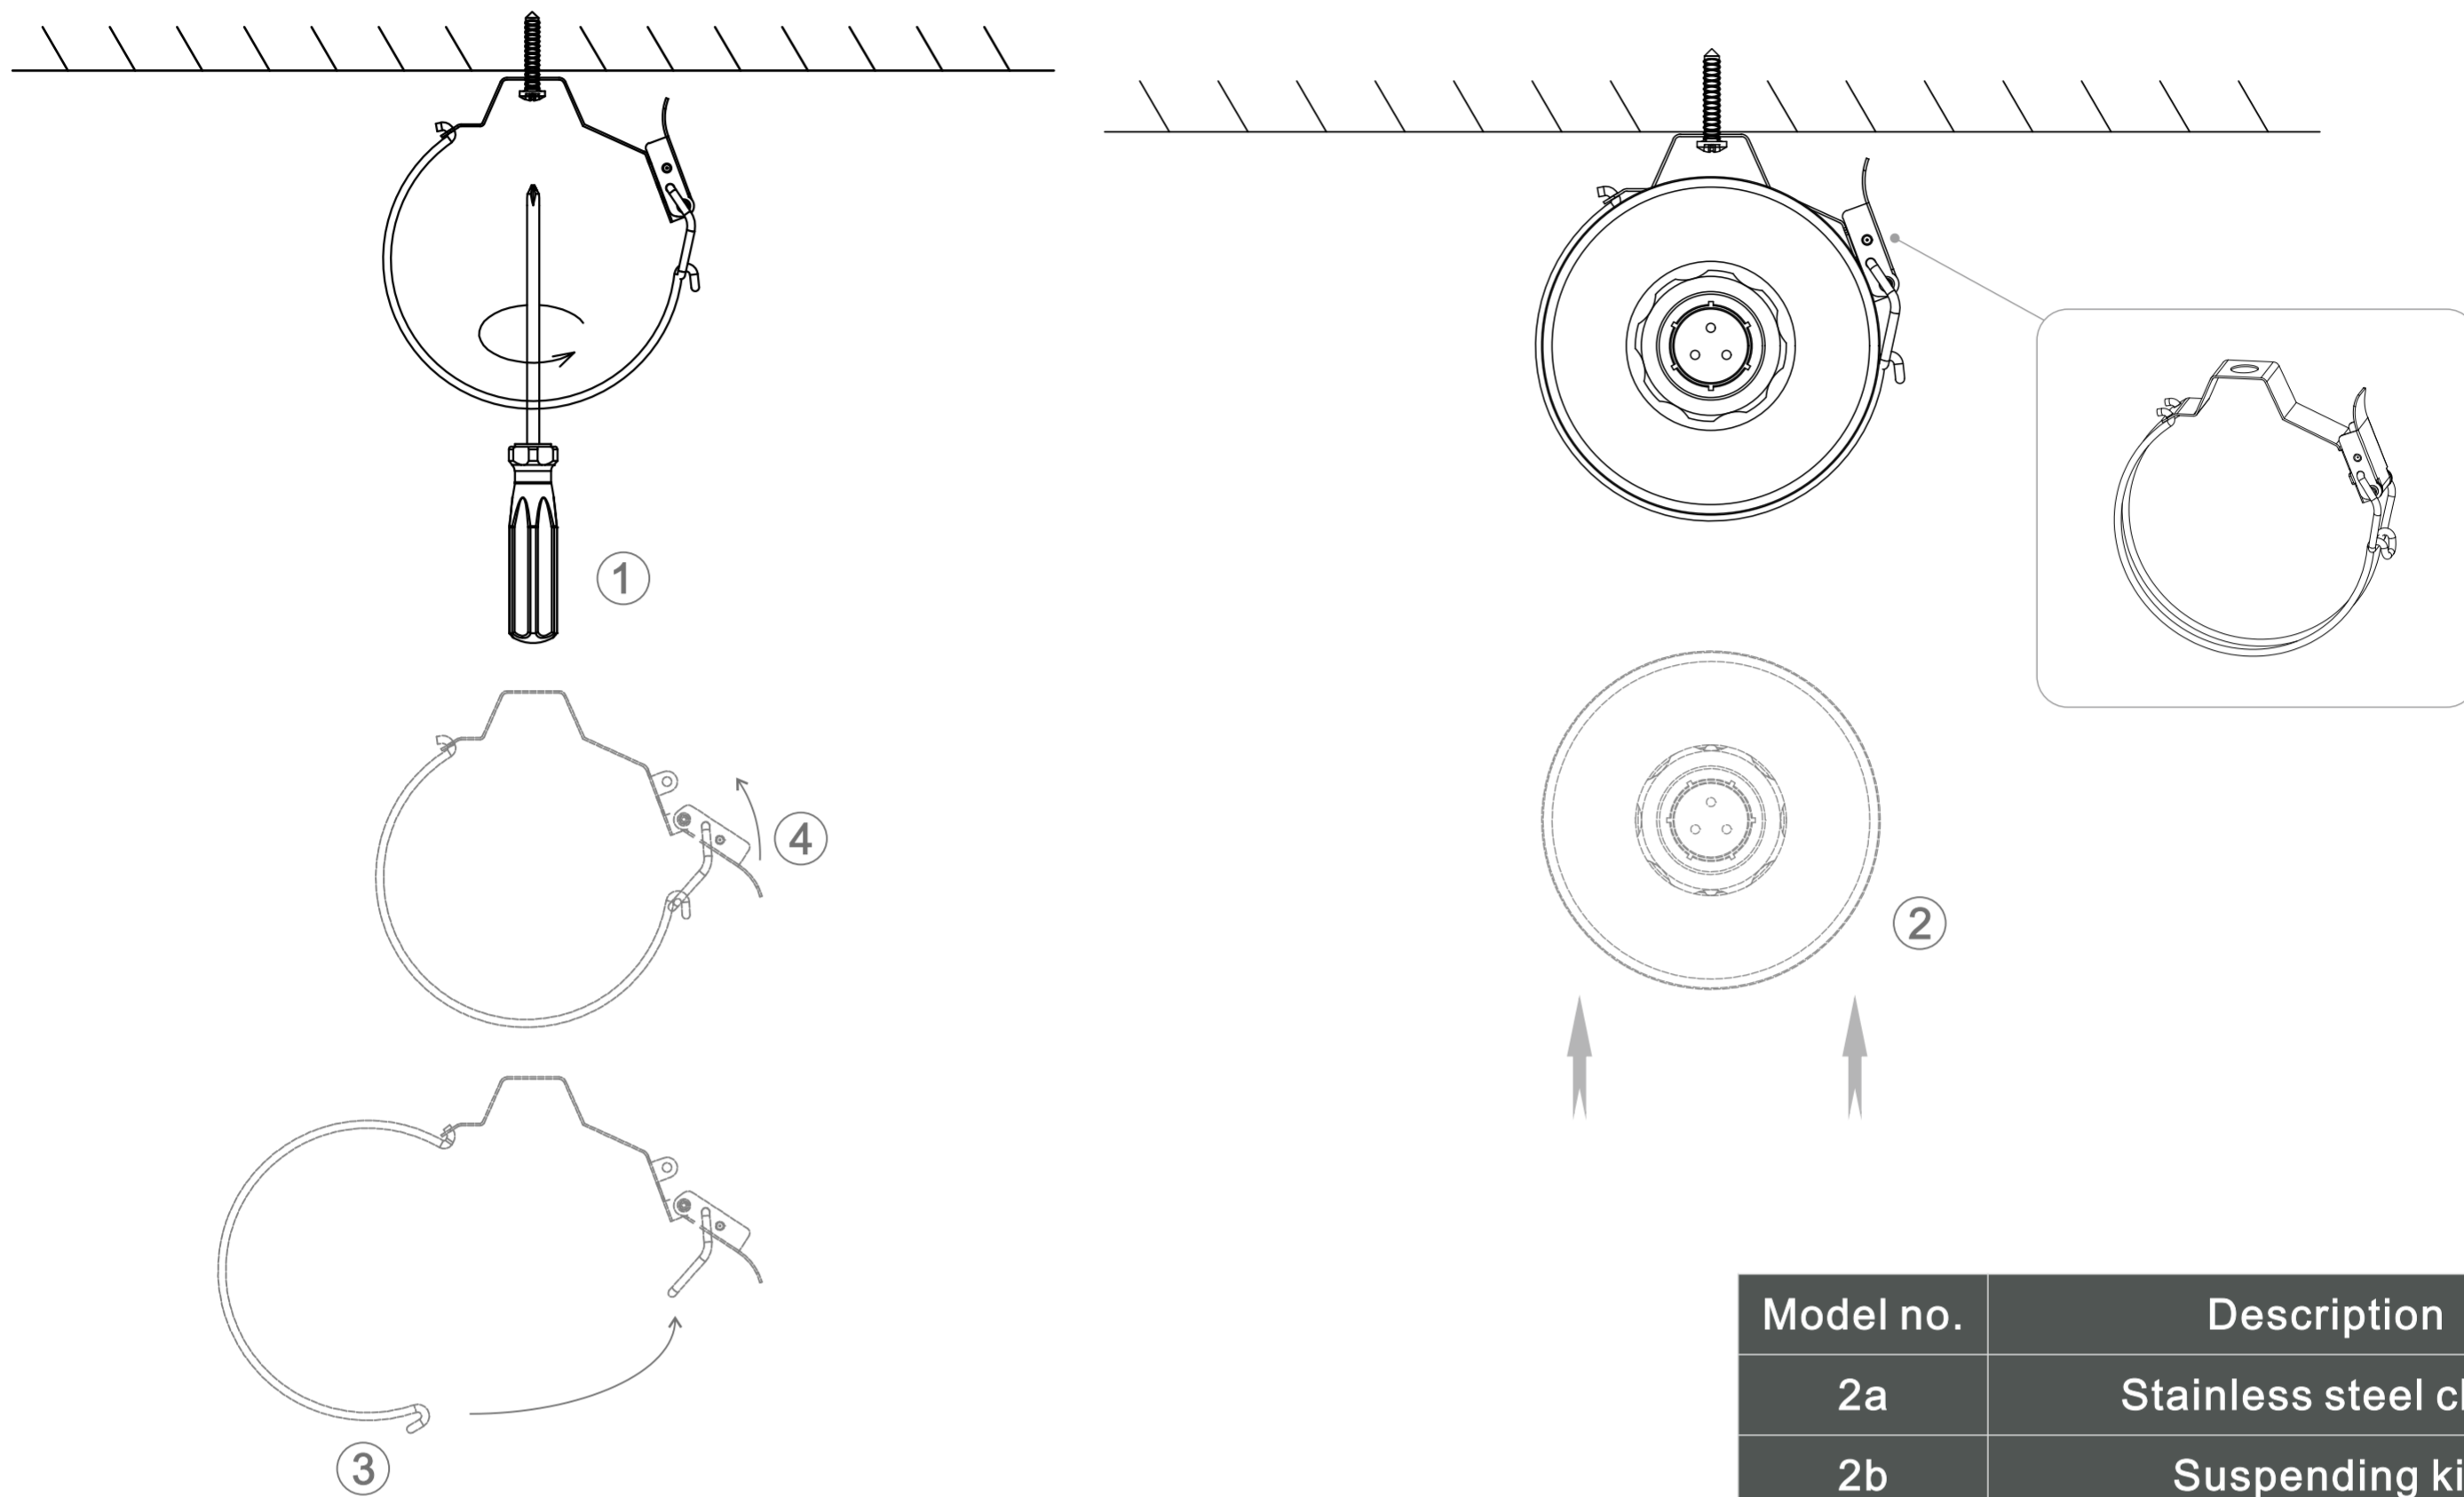

Dimension

Unit:mm

LUMINAIRES		KG
L=900mm	45W	≈1.3Kg
L=1200mm	60W	≈1.7Kg
L=1500mm	45W/65W	≈2.0Kg

Luminaire Inlet&Installation Options

1 Steel clips space

LUMINAIRES	Distance(D)	Recommend
L=900mm	500mm-800mm	800mm
L=1200mm	800mm-1100mm	1100mm
L=1500mm	1000mm-1400mm	1400mm

Thanks for choosing our product, please read this guide carefully before installation.

Luminaire Inlet & Installation Options

2a Ceiling Mounting Installation

Model no.	Description
2a	Stainless steel clips
2b	Suspending kit

2b Suspending Installation

3 Luminaire Inlet

L (blue)
N (brown)
≡ (yellow and green)

4 Interconnecting Installation Options

Interconnection by cable