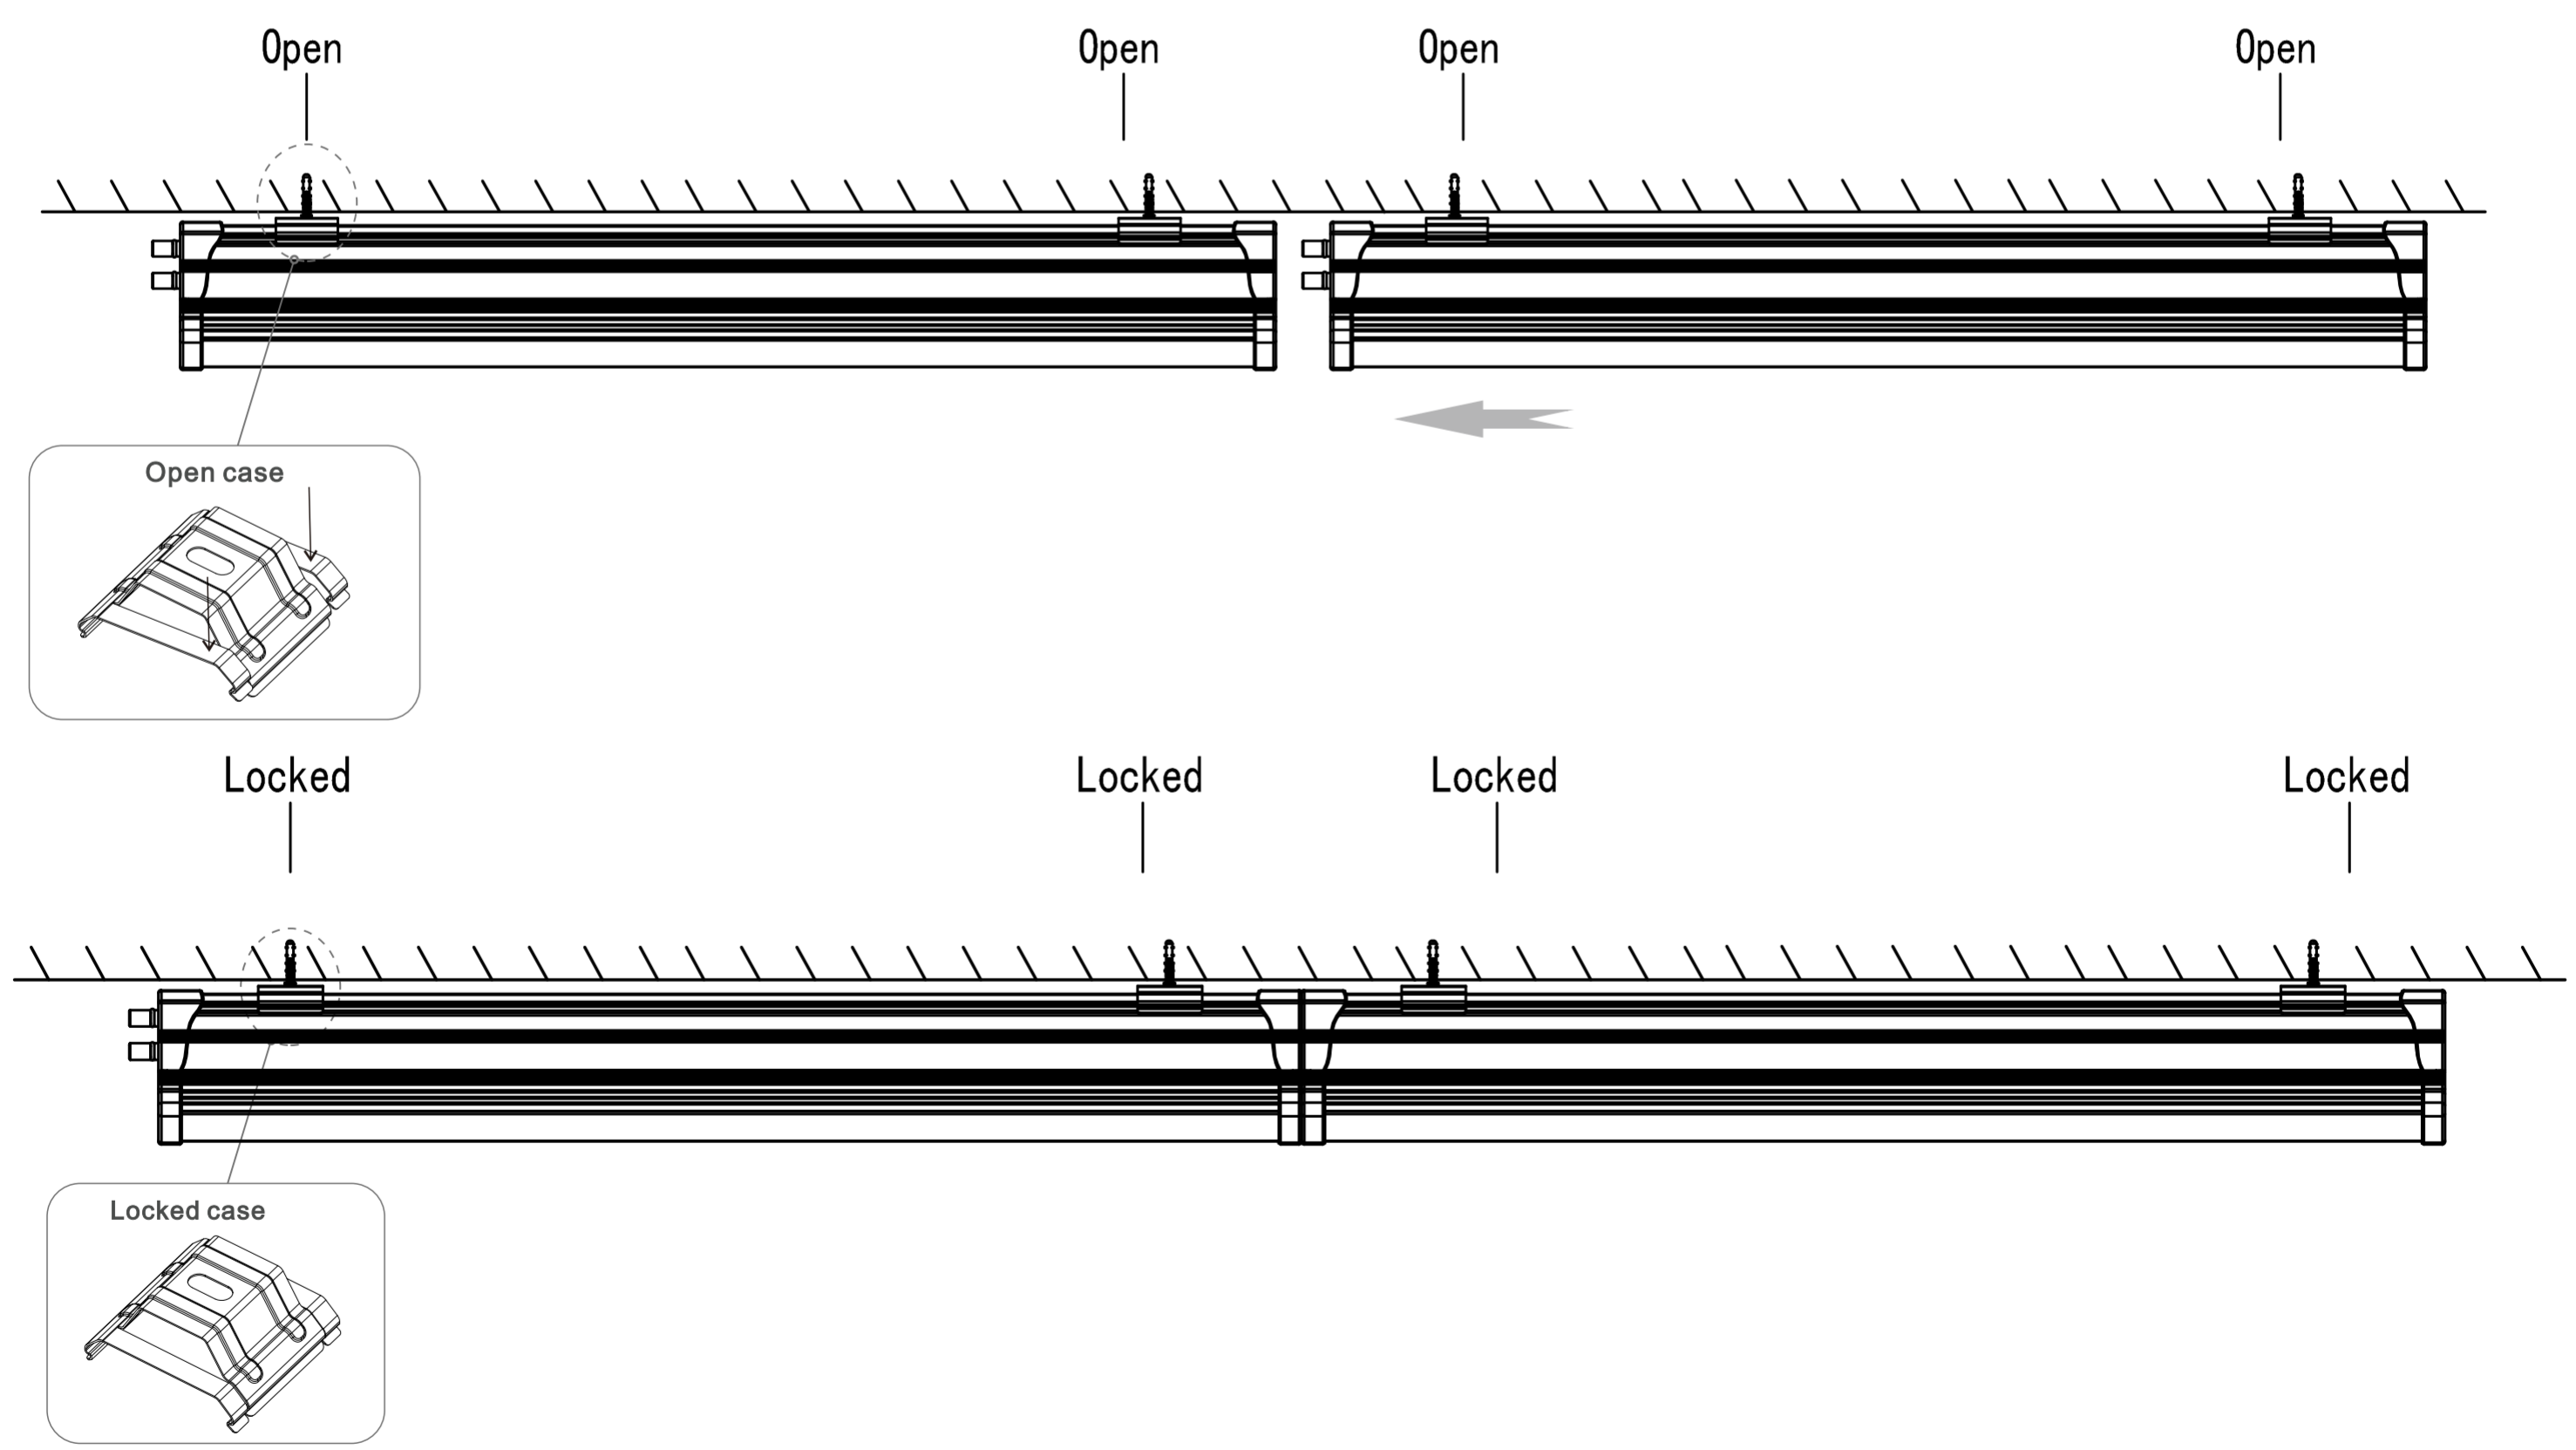

4a Interconnecting Installation Options

LUMINAIRES END to END