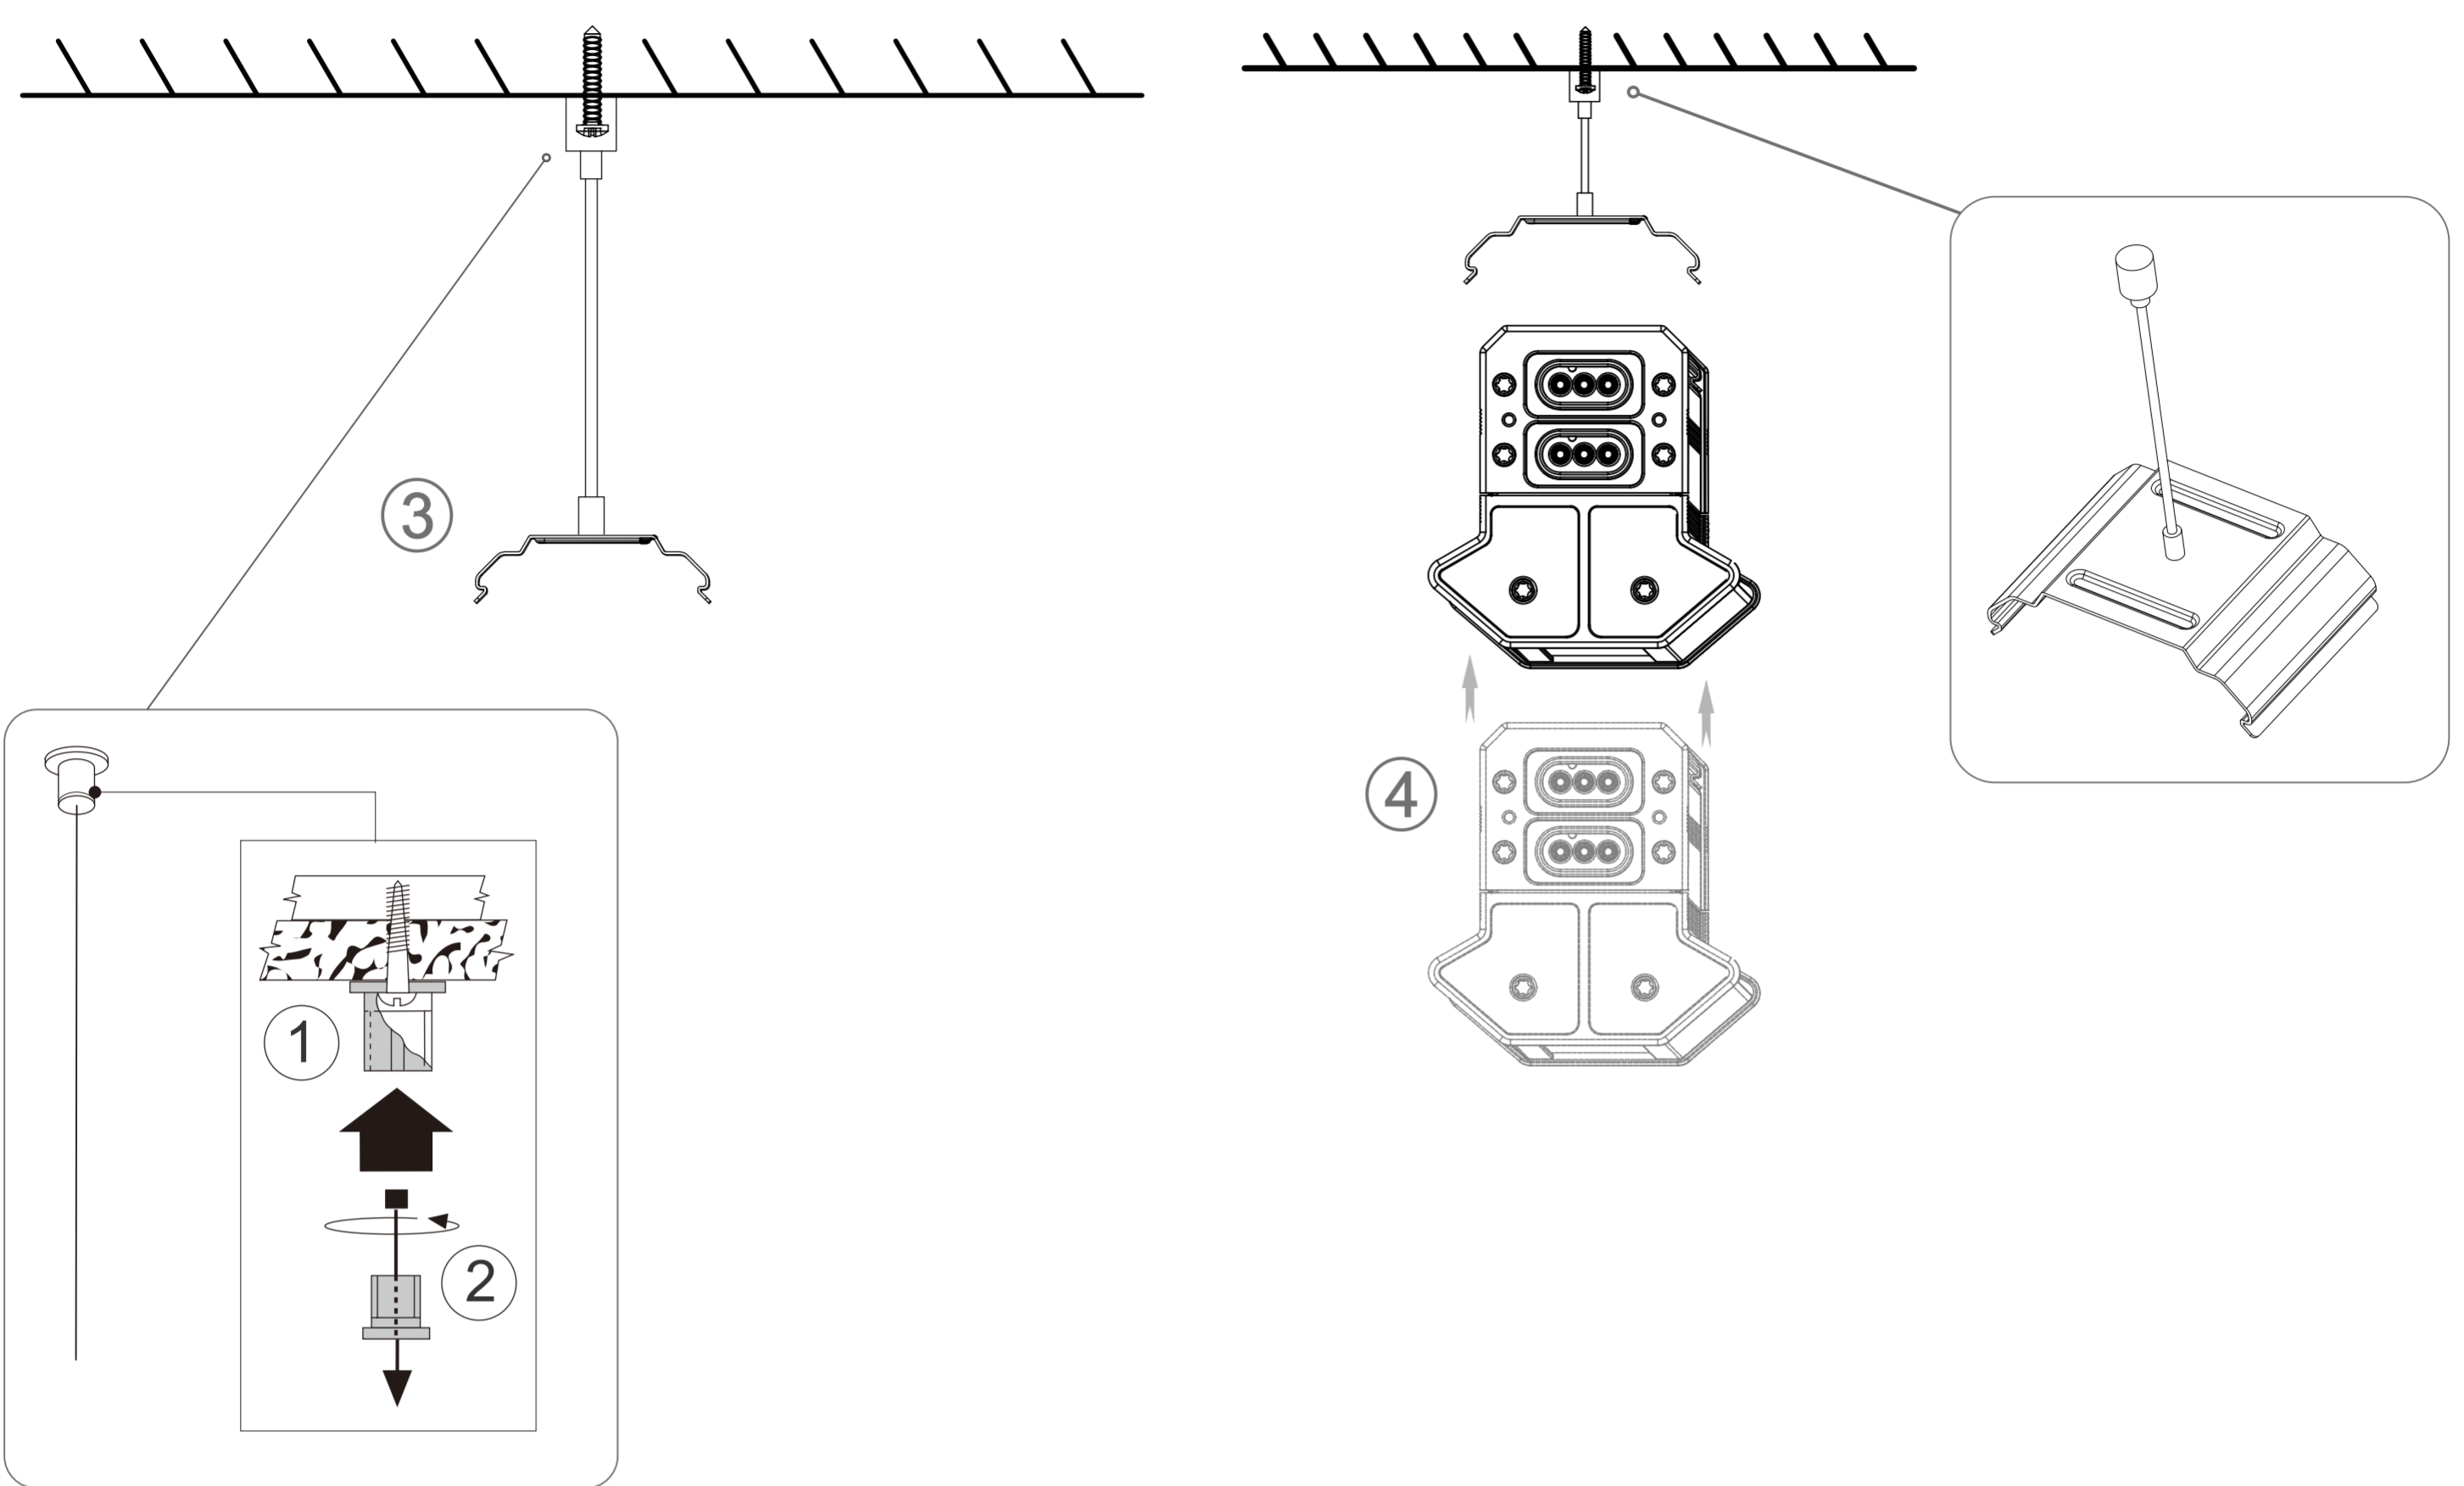

2c Suspending Installation