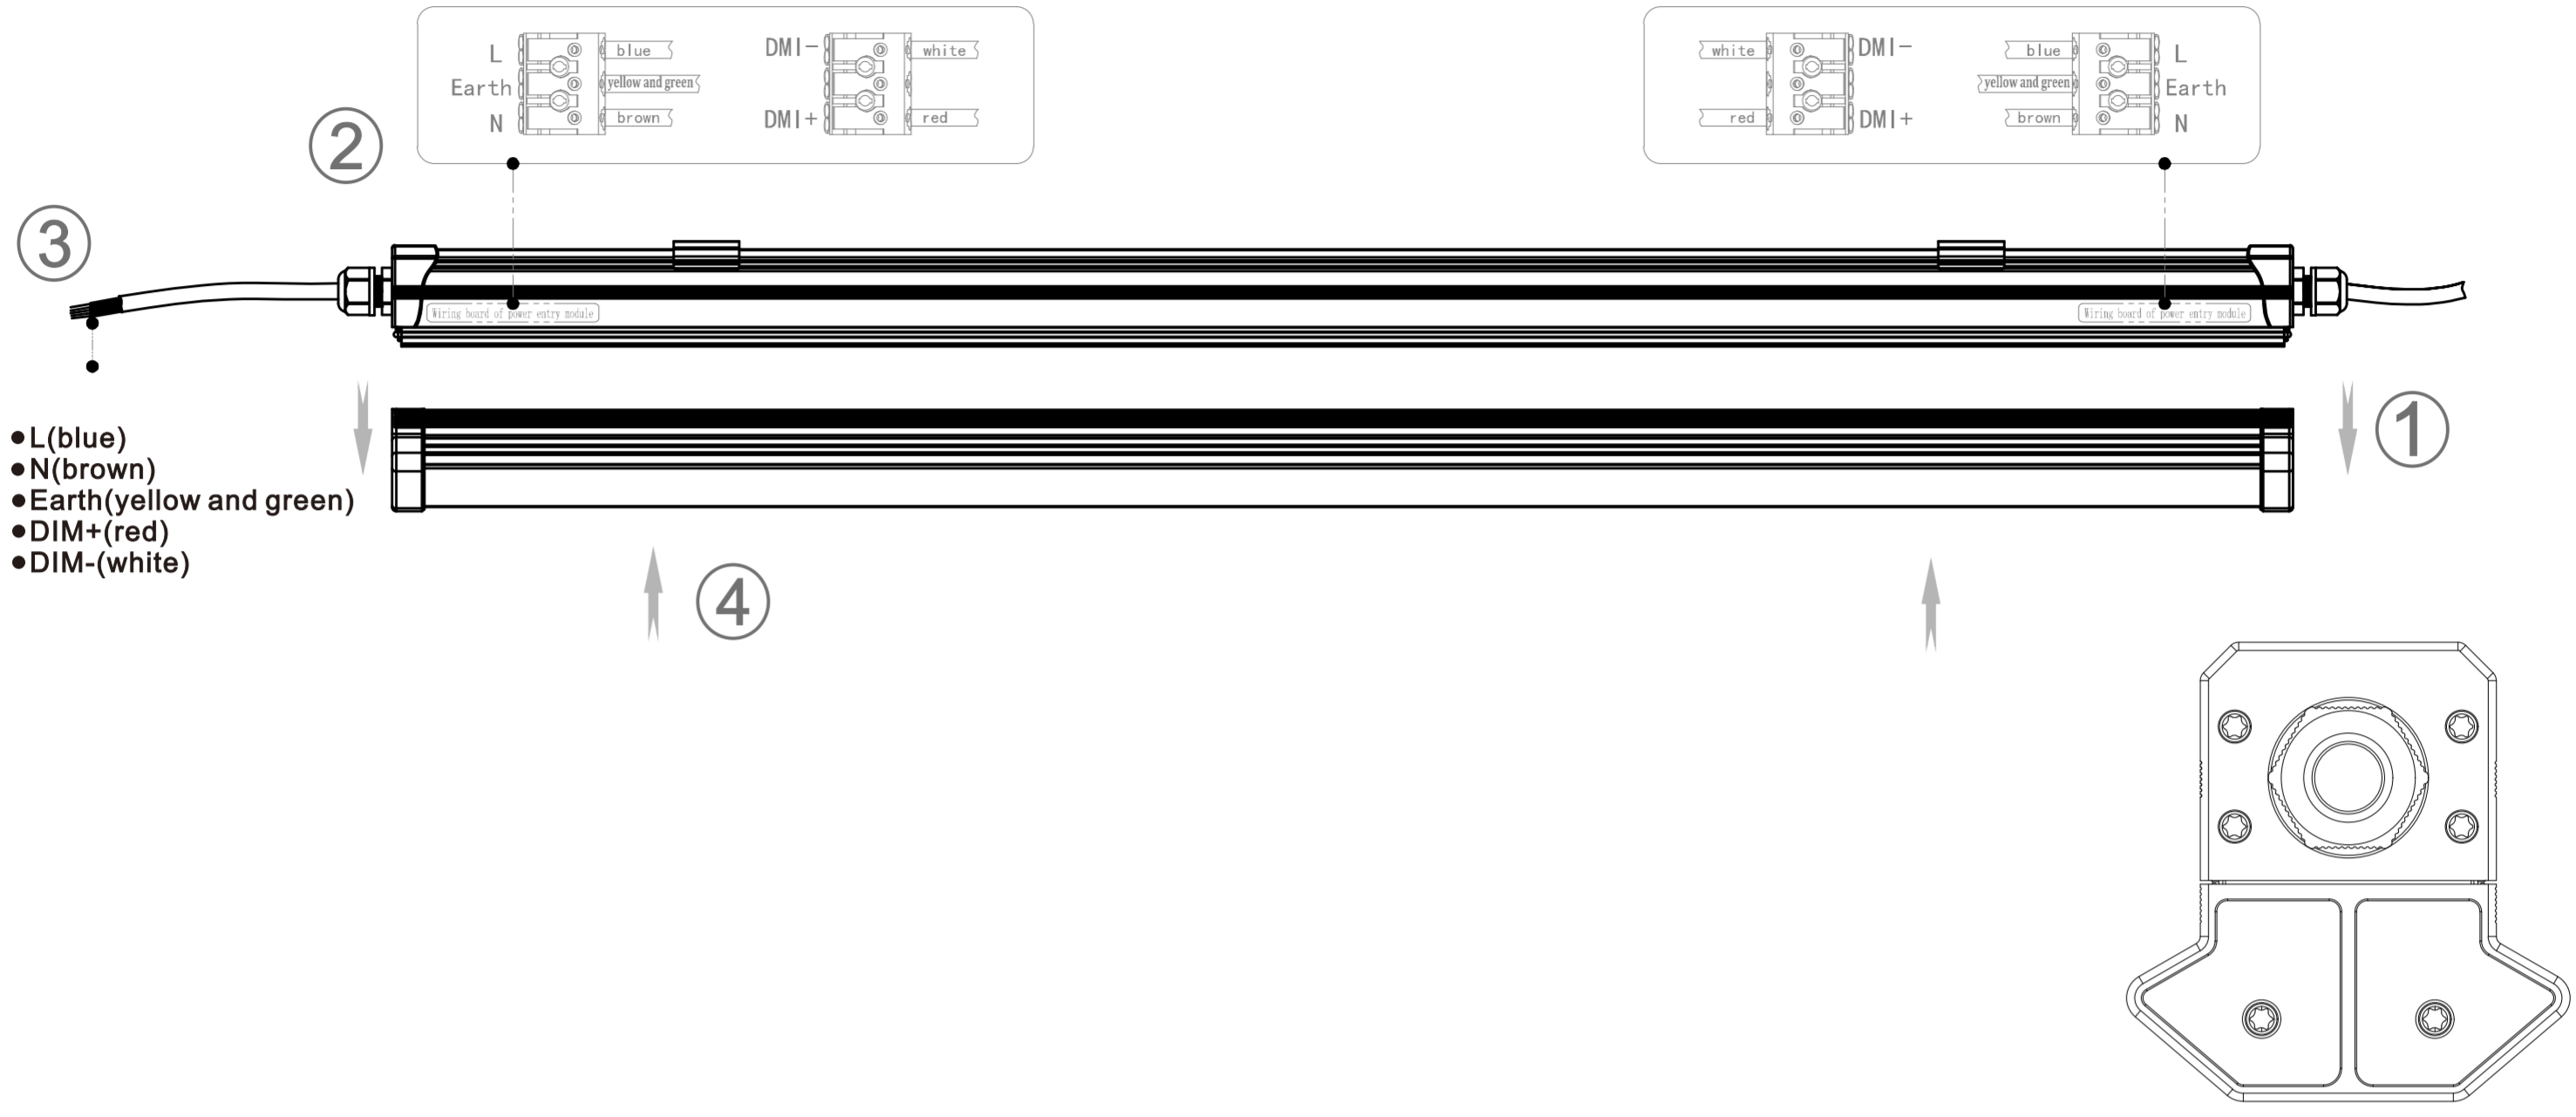

3b Luminaire Inlet

PG thread