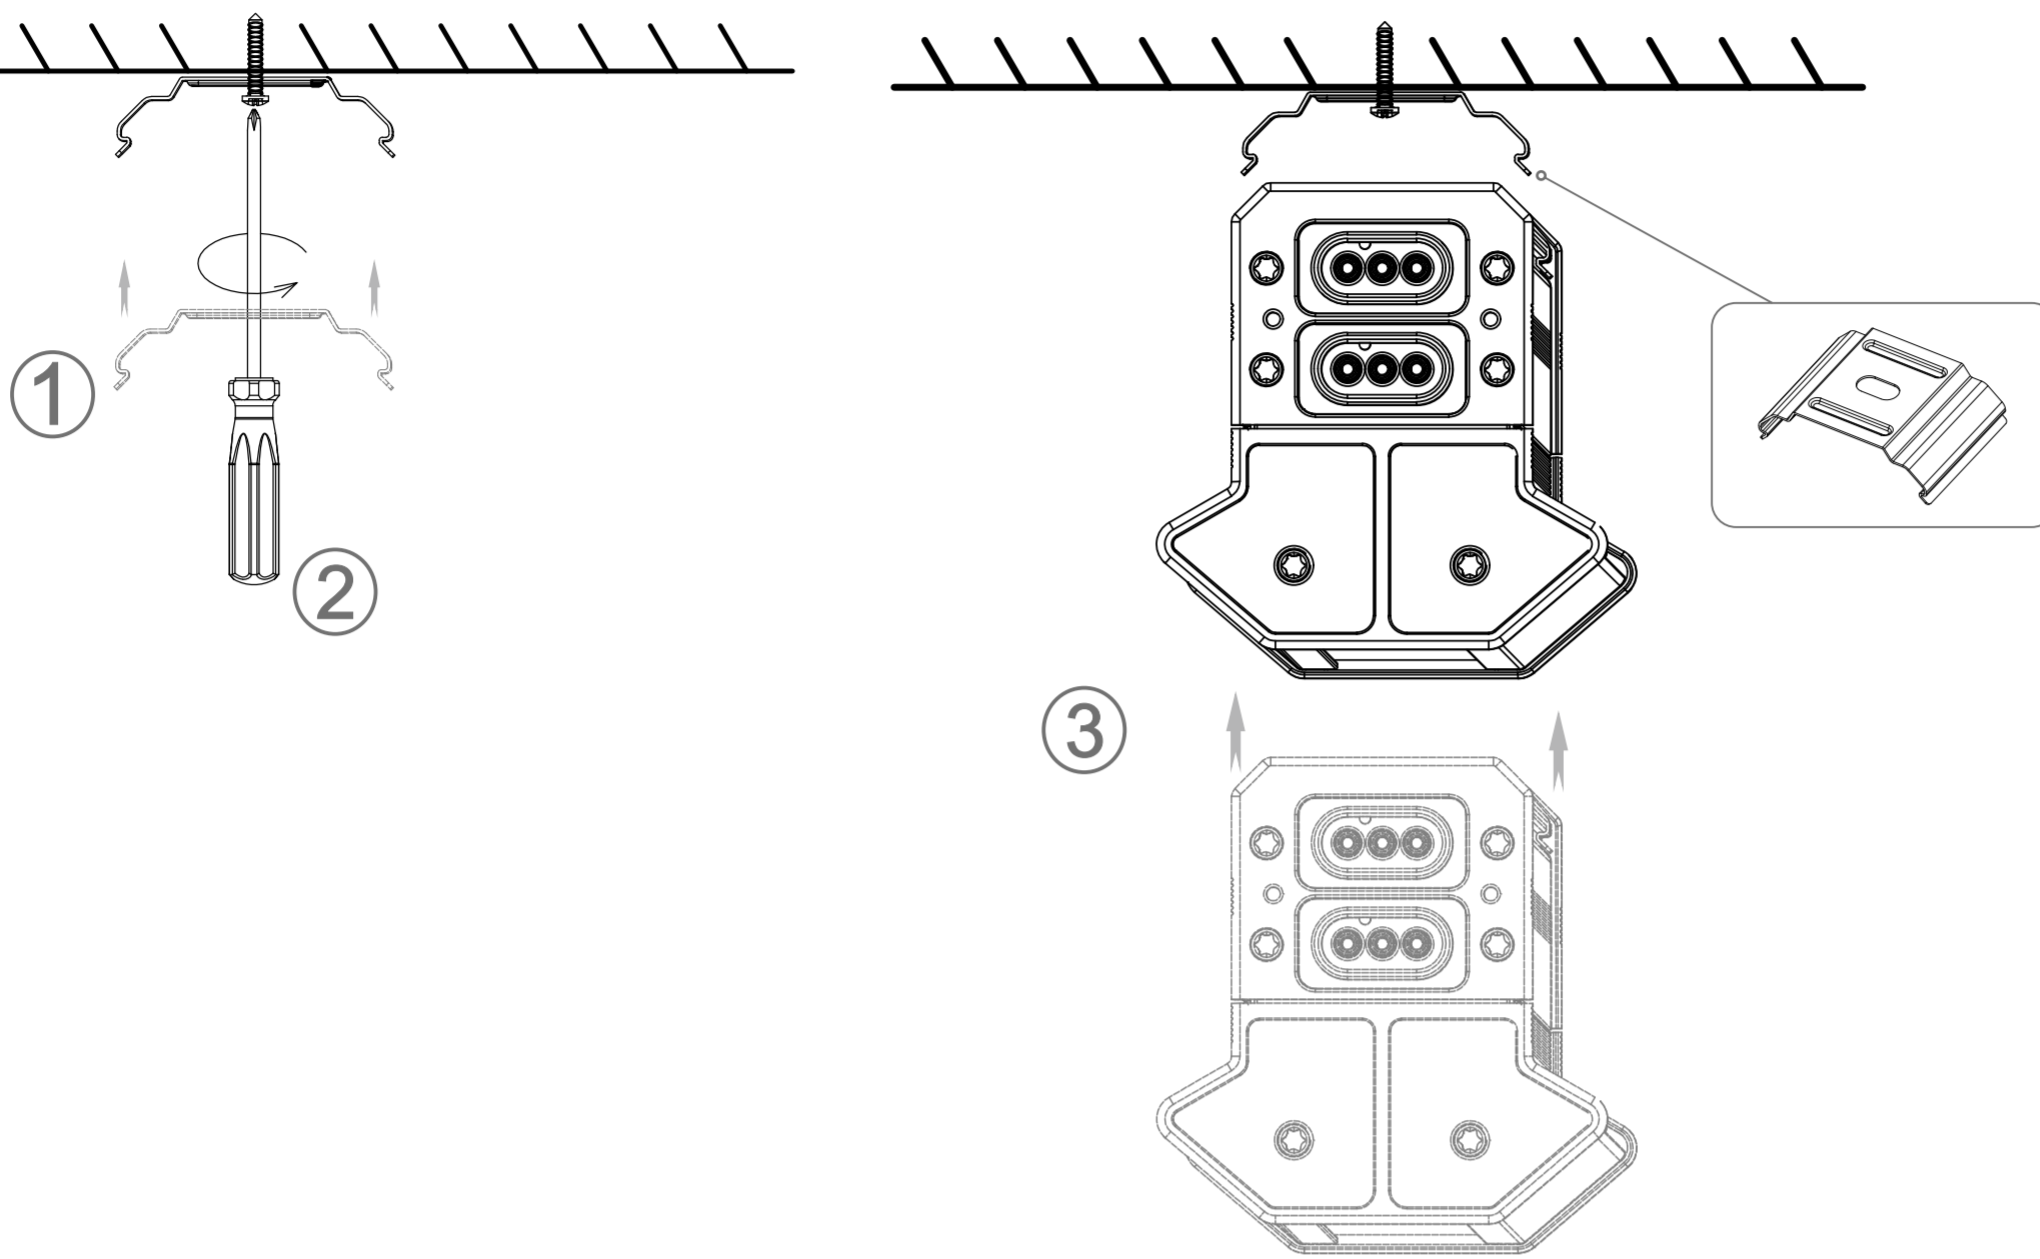

2a Universal Ceiling Installation

Model no.	Description
2a	Stainless steel clips
2b	Sliding Clips
2c	Suspending kit