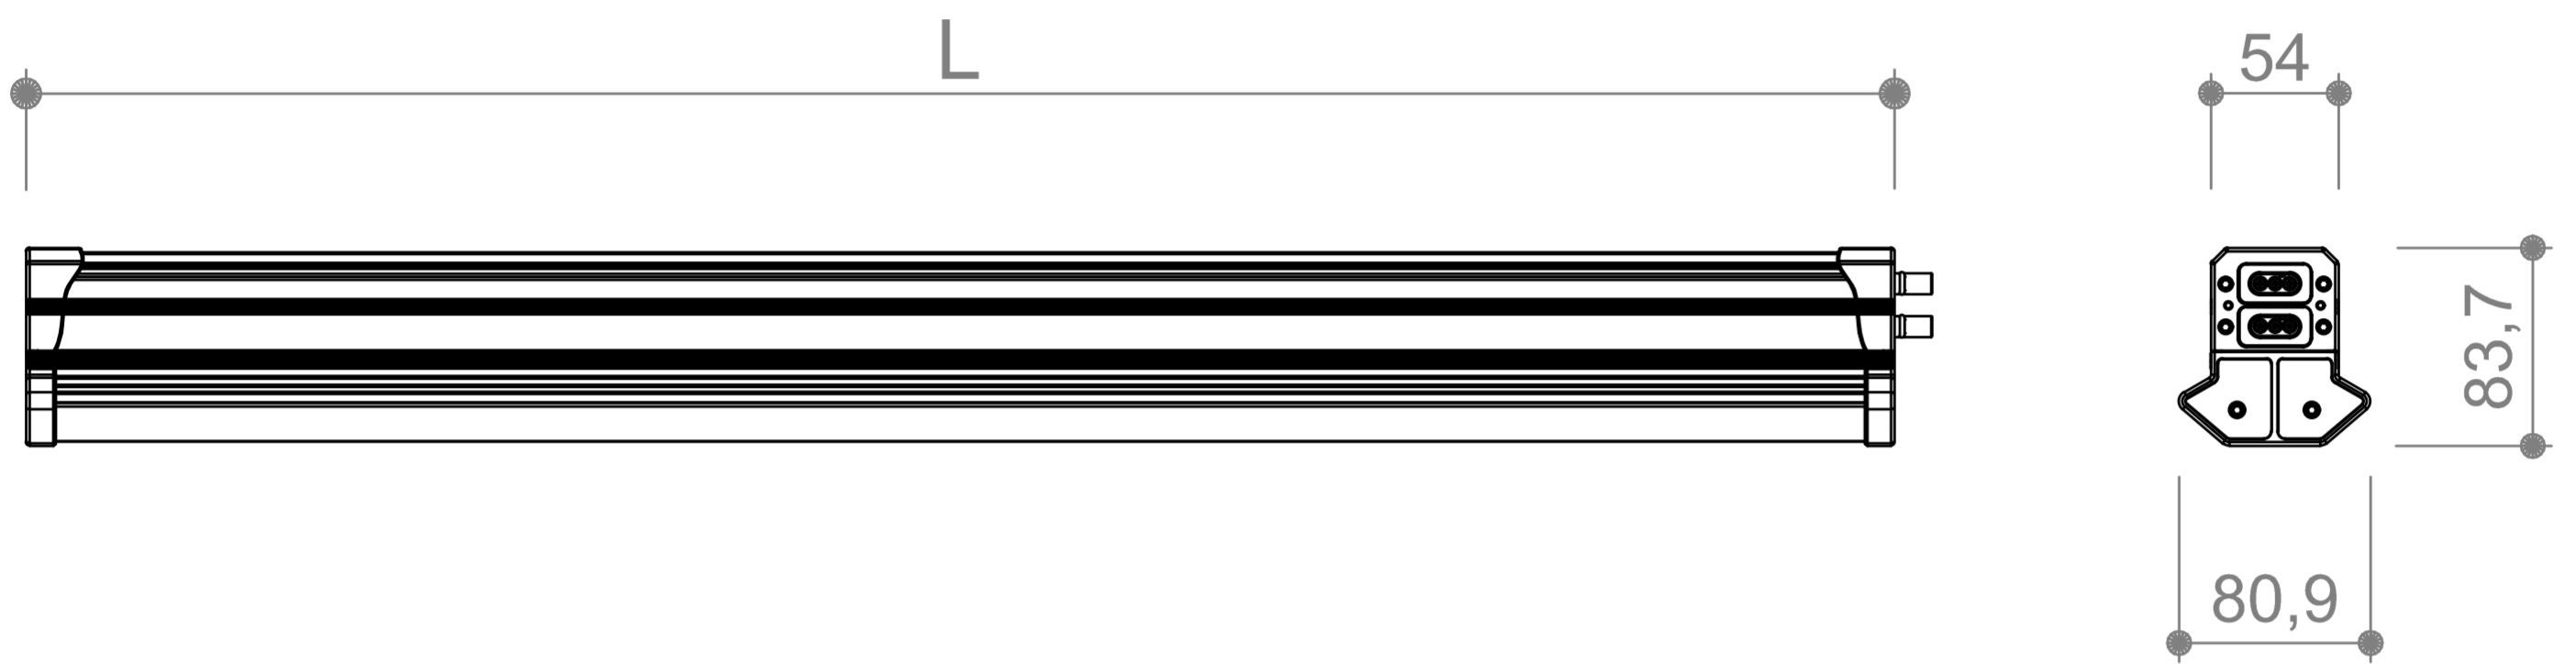

## Dimension

LUMINAIRES		KG
L=1200mm	130W	≈3Kg

### 1 Steel clips space

LUMINAIRES	Distance(D)	Recommend
L=1200mm	800mm-1000mm	950mm

Thanks for choosing our product, please read this guide carefully before installation.