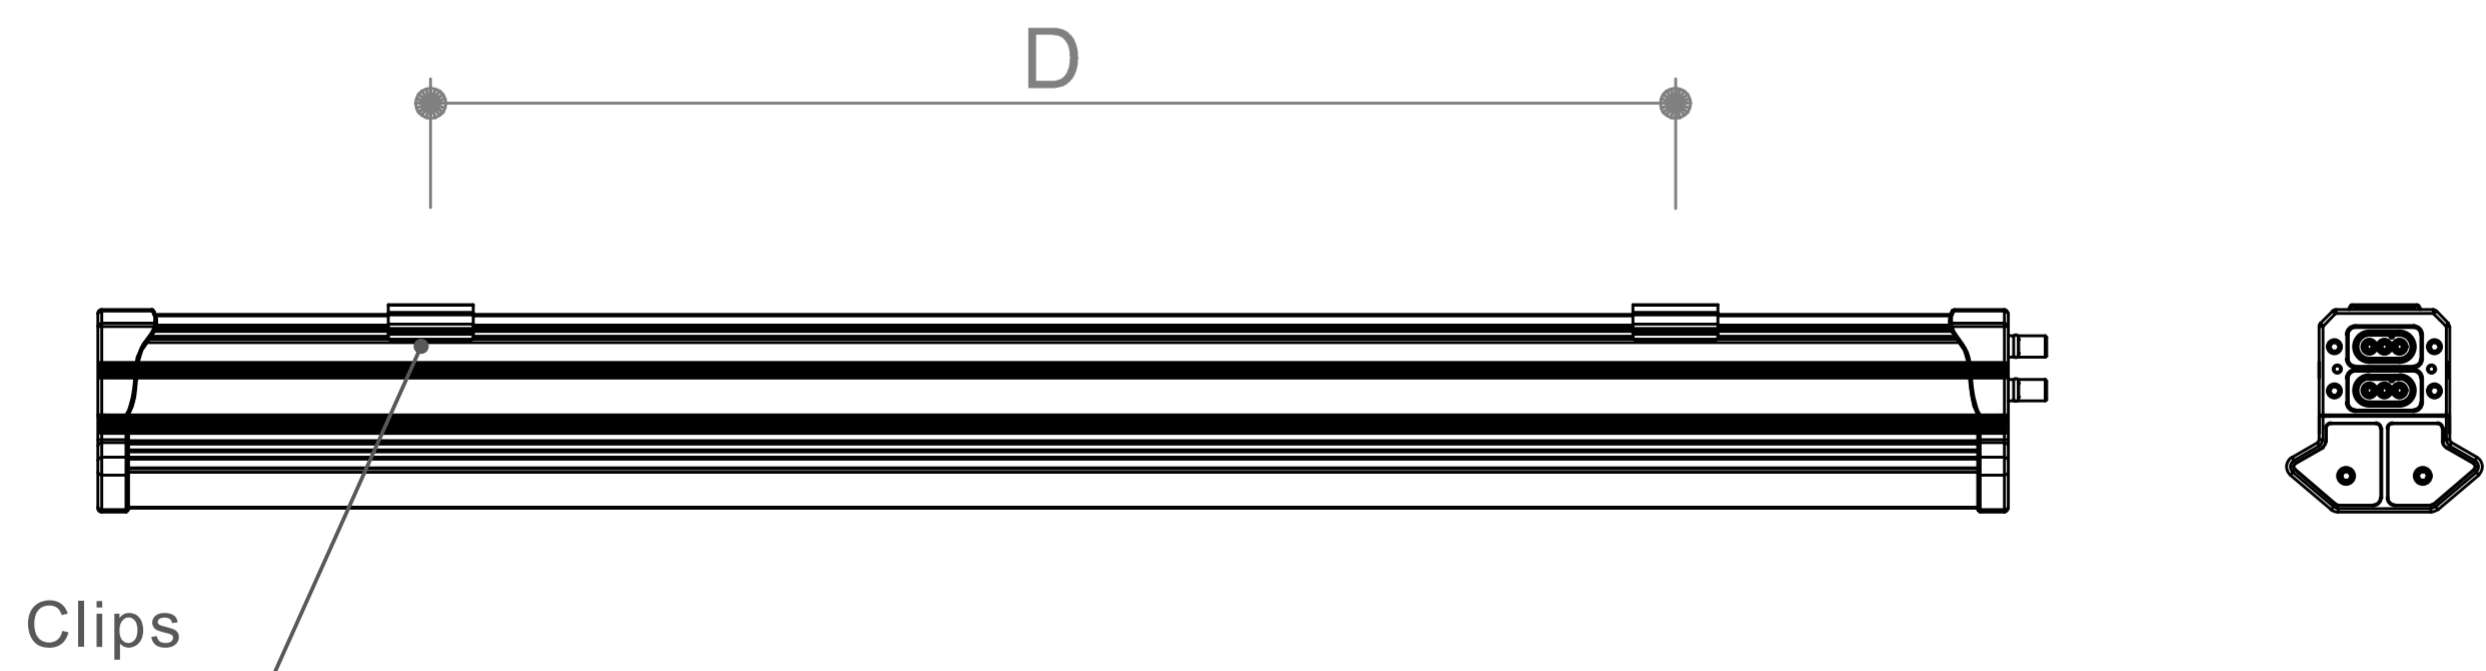

## Dimension

LUMINAIRES		KG
L=1200mm	130W	≈3Kg

## Luminaire Inlet & Installation Options

### 1 Steel clips space

LUMINAIRES	Distance(D)	Recommend
L=1200mm	800mm-1000mm	950mm

Thanks for choosing our product, please read this guide carefully before installation.