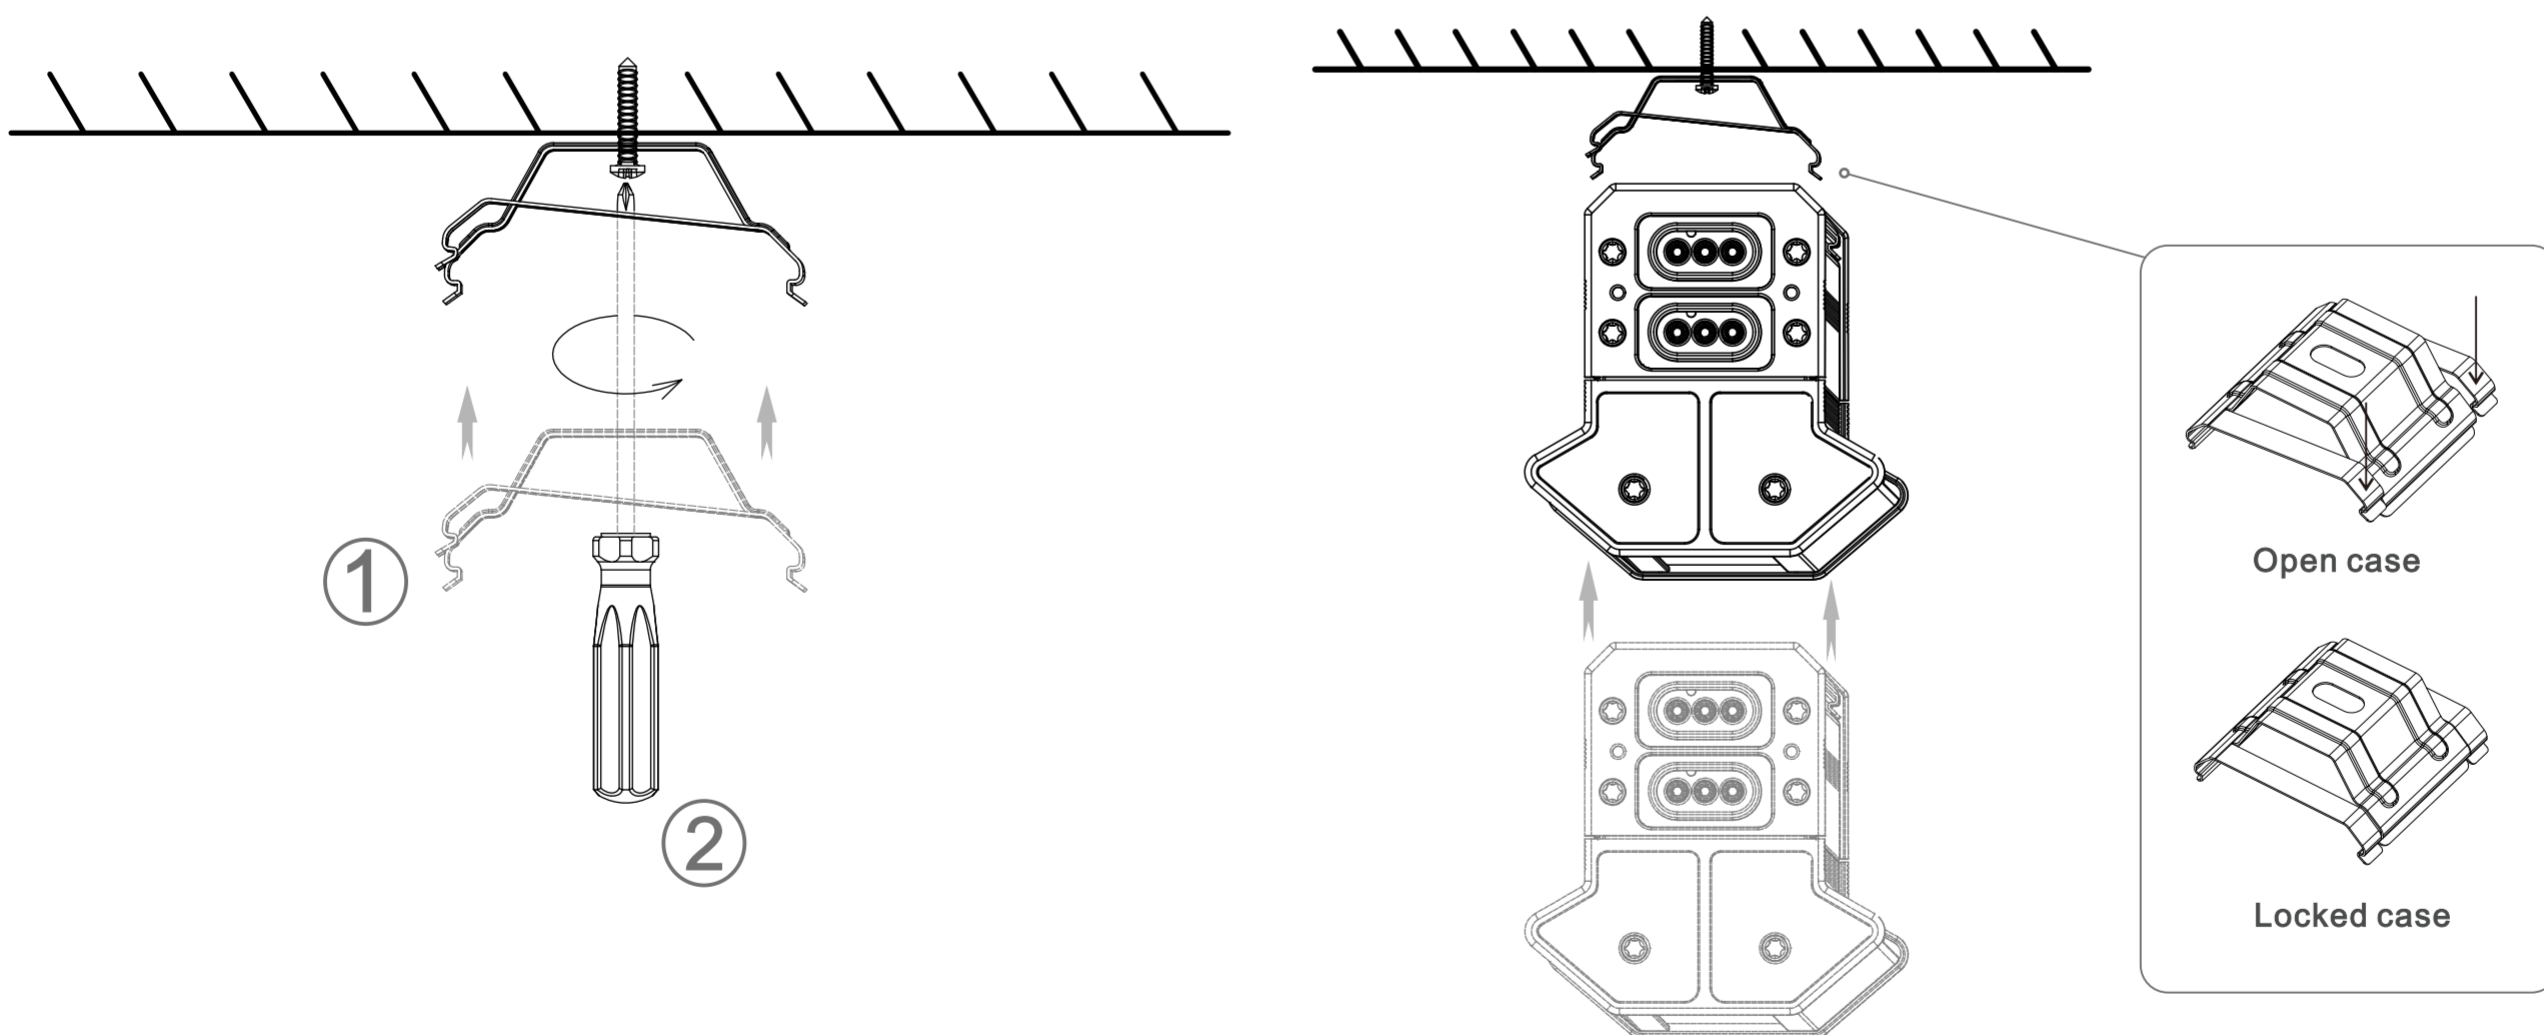

2b Universal Ceiling Installation

Thanks for choosing our product, please read this guide carefully before installation.