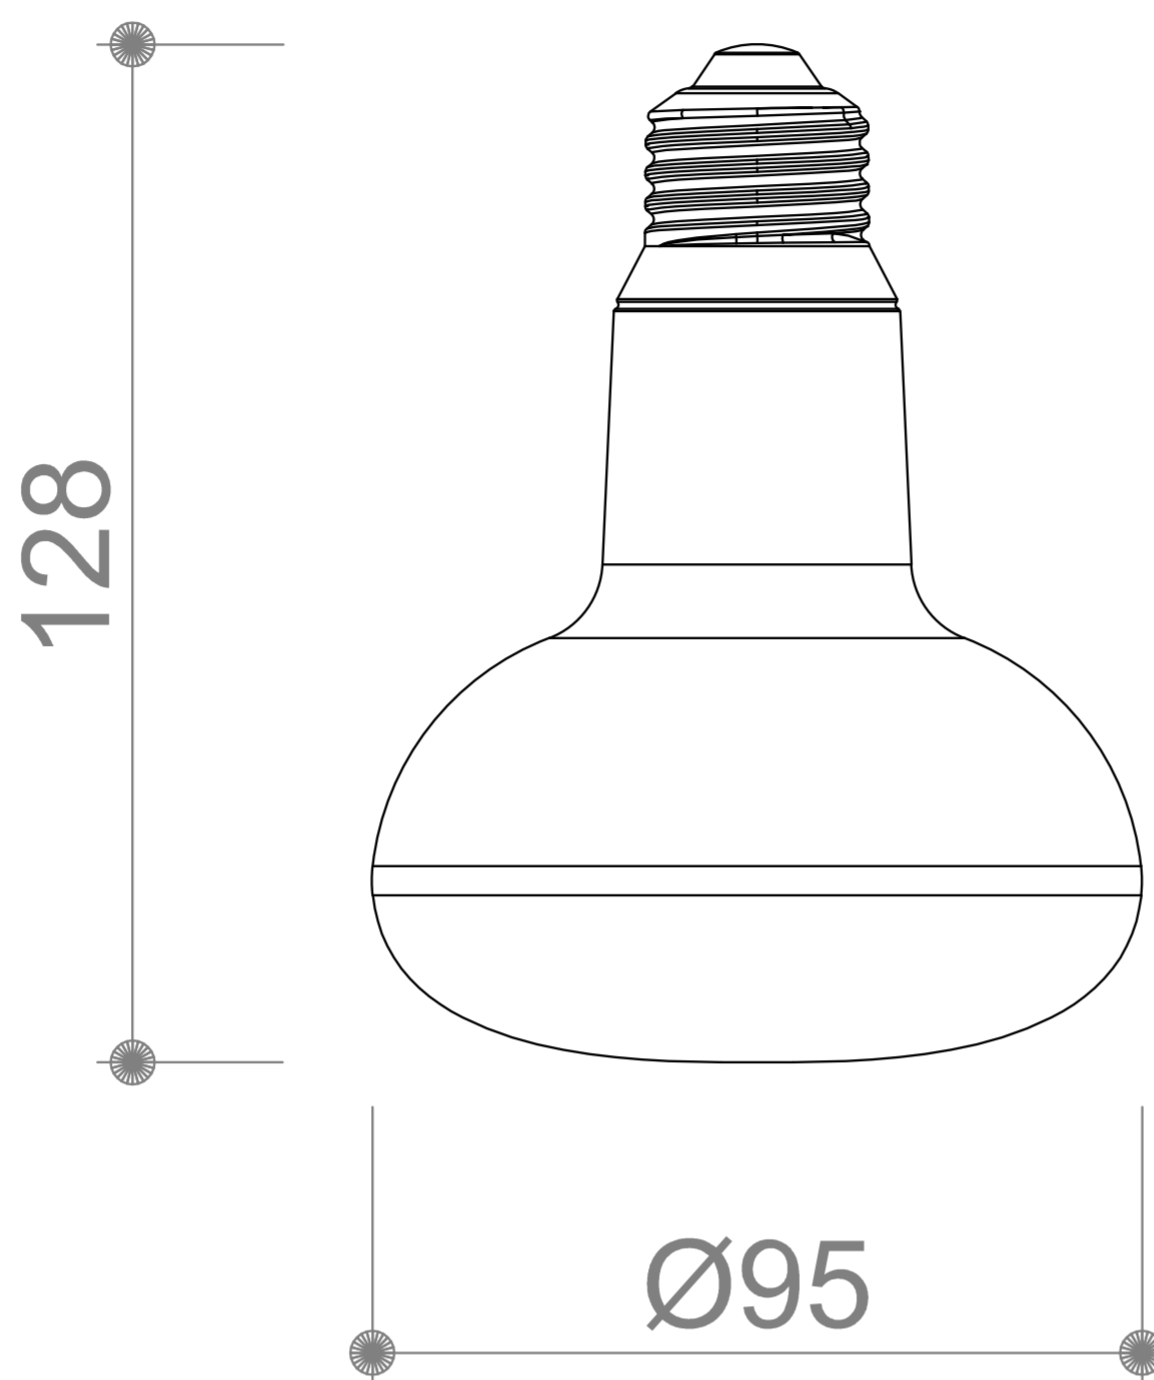

Installation Manual

Grow Flowering Flex / 320

Dimension

Unit:mm

LUMINAIRES

Ø95x120mm	14W	≈0.1Kg
-----------	-----	--------

Wiring and Installation

1. Wiring