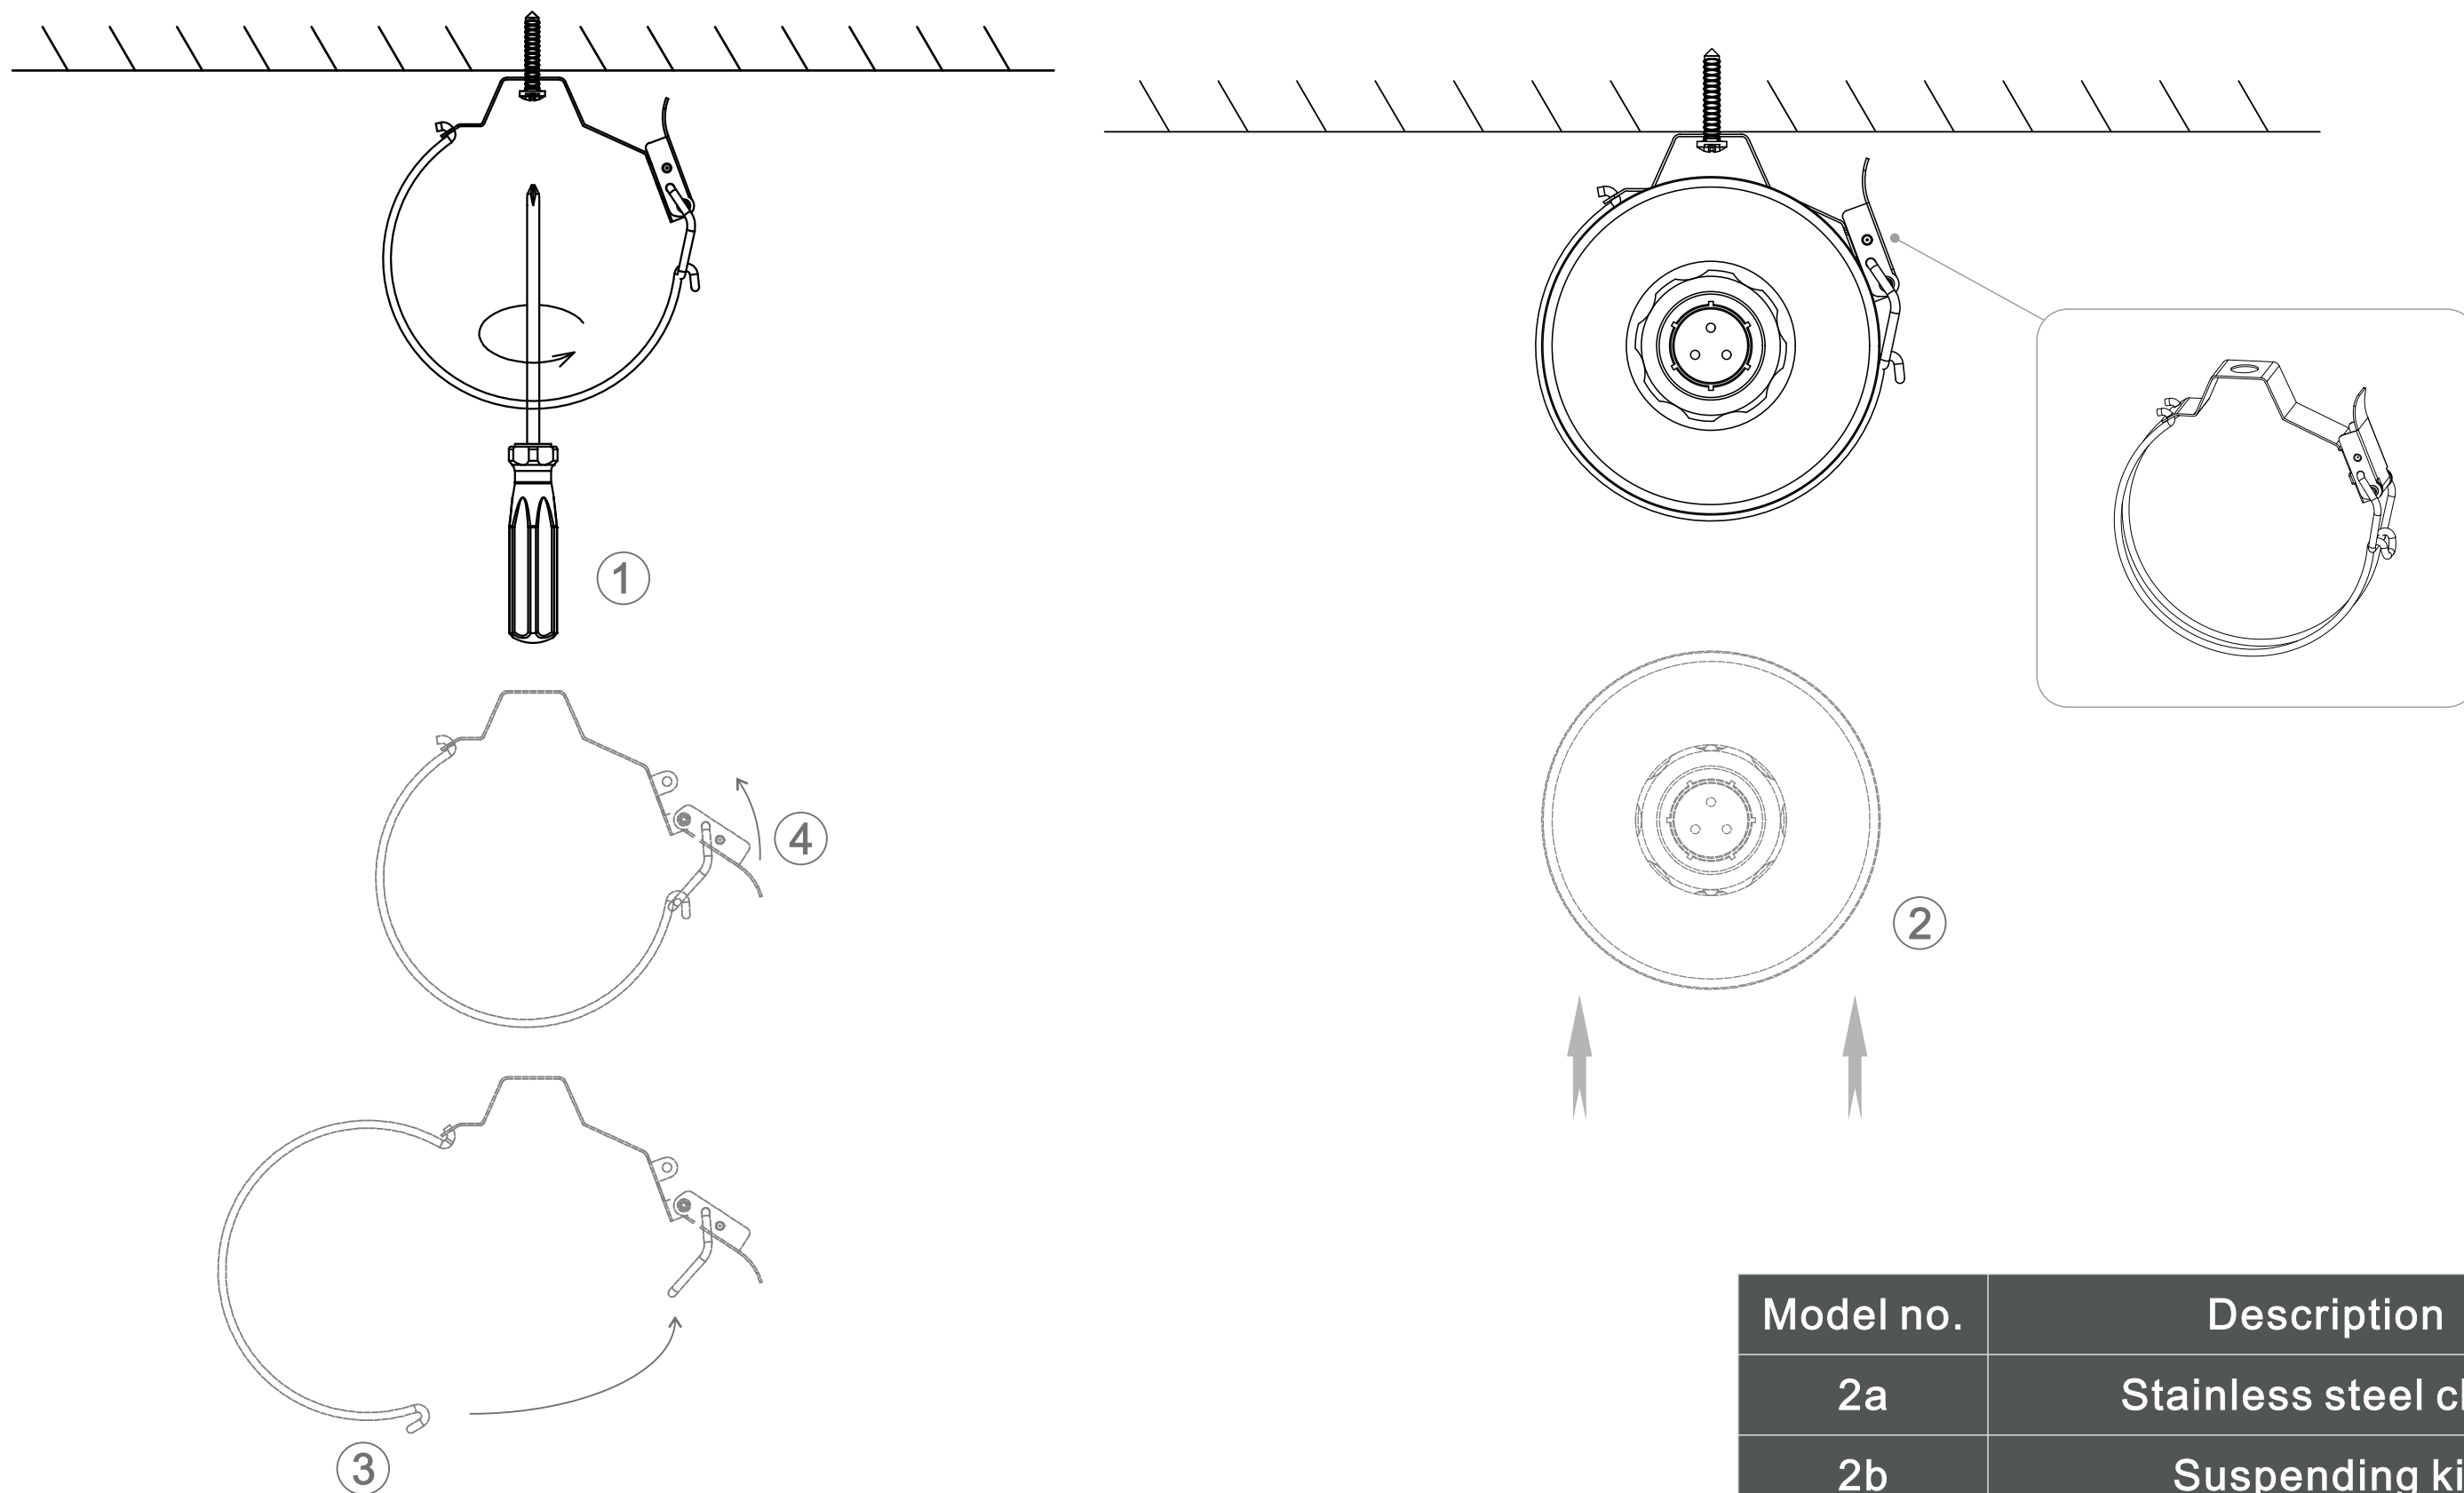

Installation Manual

Grow inline connect / 298

Dimension

Unit:mm

LUMINAIRES		KG
L=1200mm	60W	≈1.7Kg

Luminaire Inlet&Installation Options

1 Steel clips space

LUMINAIRES	Distance(D)	Recommend
L=1200mm	500mm-1100mm	1000mm

Thanks for choosing our product, please read this guide carefully before installation.

Luminaire Inlet & Installation Options

2a Universal Ceiling Installation

Model no.	Description
2a	Stainless steel clips
2b	Suspending kit

2b Suspending Installation

3 Luminaire Inlet

4 Interconnecting Installation Options

Interconnection by cable