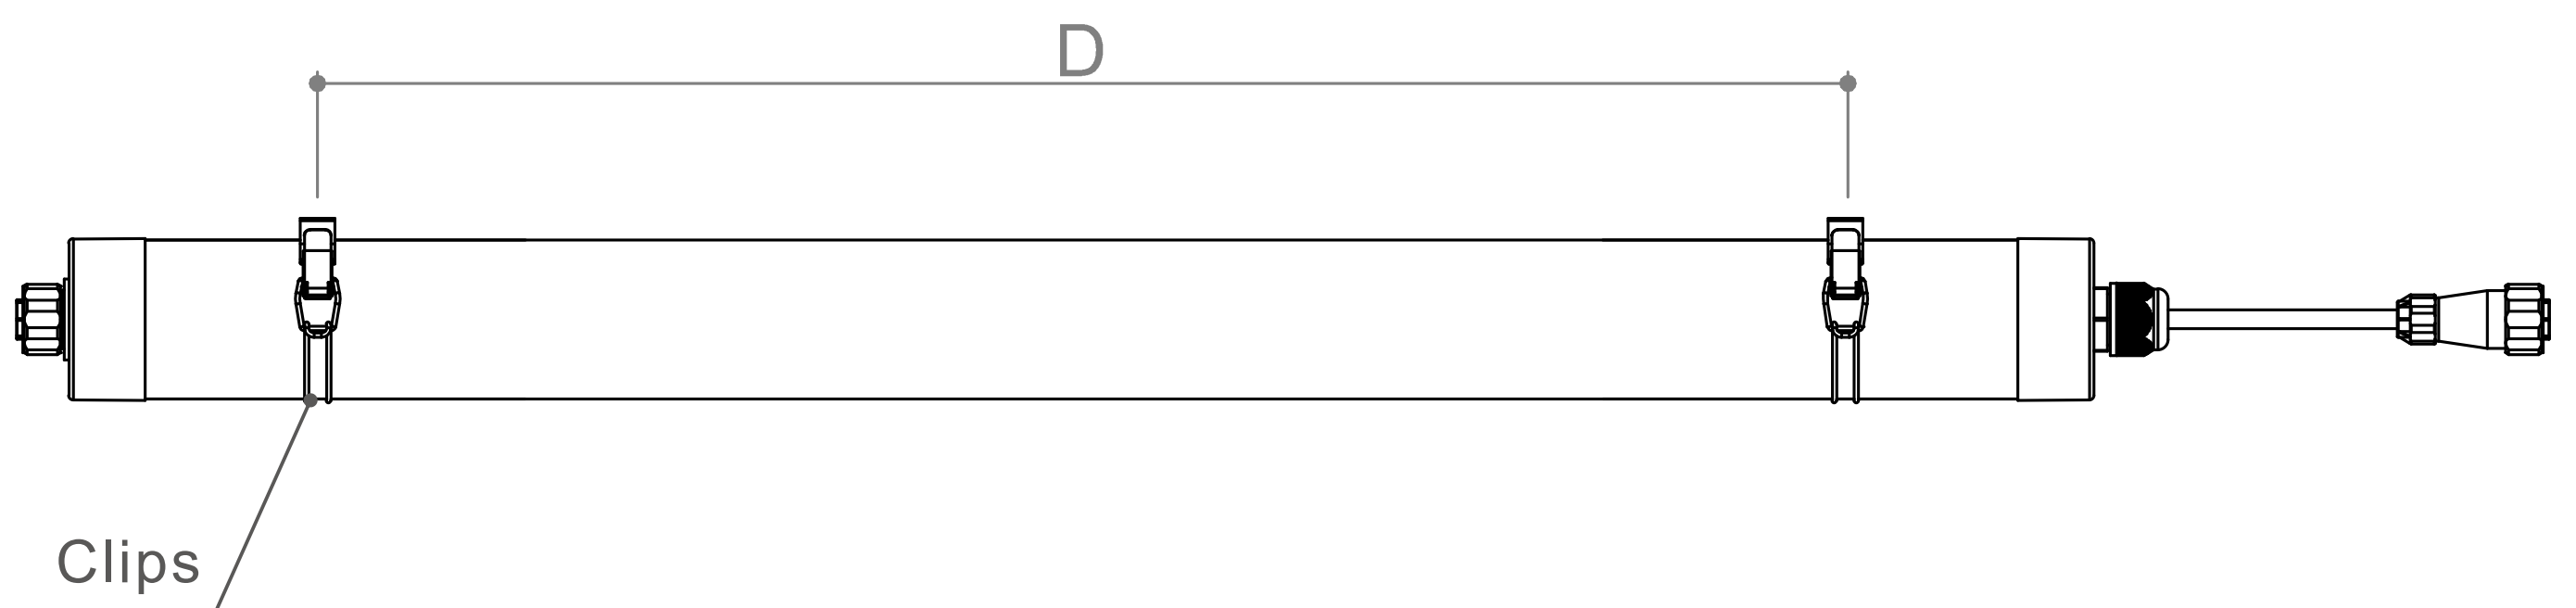

Installation Manual

Grow inline connect / 298

Dimension

Unit:mm

LUMINAIRES		KG
L=1200mm	60W	≈1.7Kg

Luminaire Inlet&Installation Options

1 Steel clips space

LUMINAIRES	Distance(D)	Recommend
L=1200mm	500mm-1100mm	1000mm

Thanks for choosing our product, please read this guide carefully before installation.

Luminaire Inlet & Installation Options

2a Universal Ceiling Installation

Model no.	Description
2a	Stainless steel clips
2b	Suspending kit

2b Suspending Installation

3 Luminaire Inlet

4 Interconnecting Installation Options

Interconnection by cable