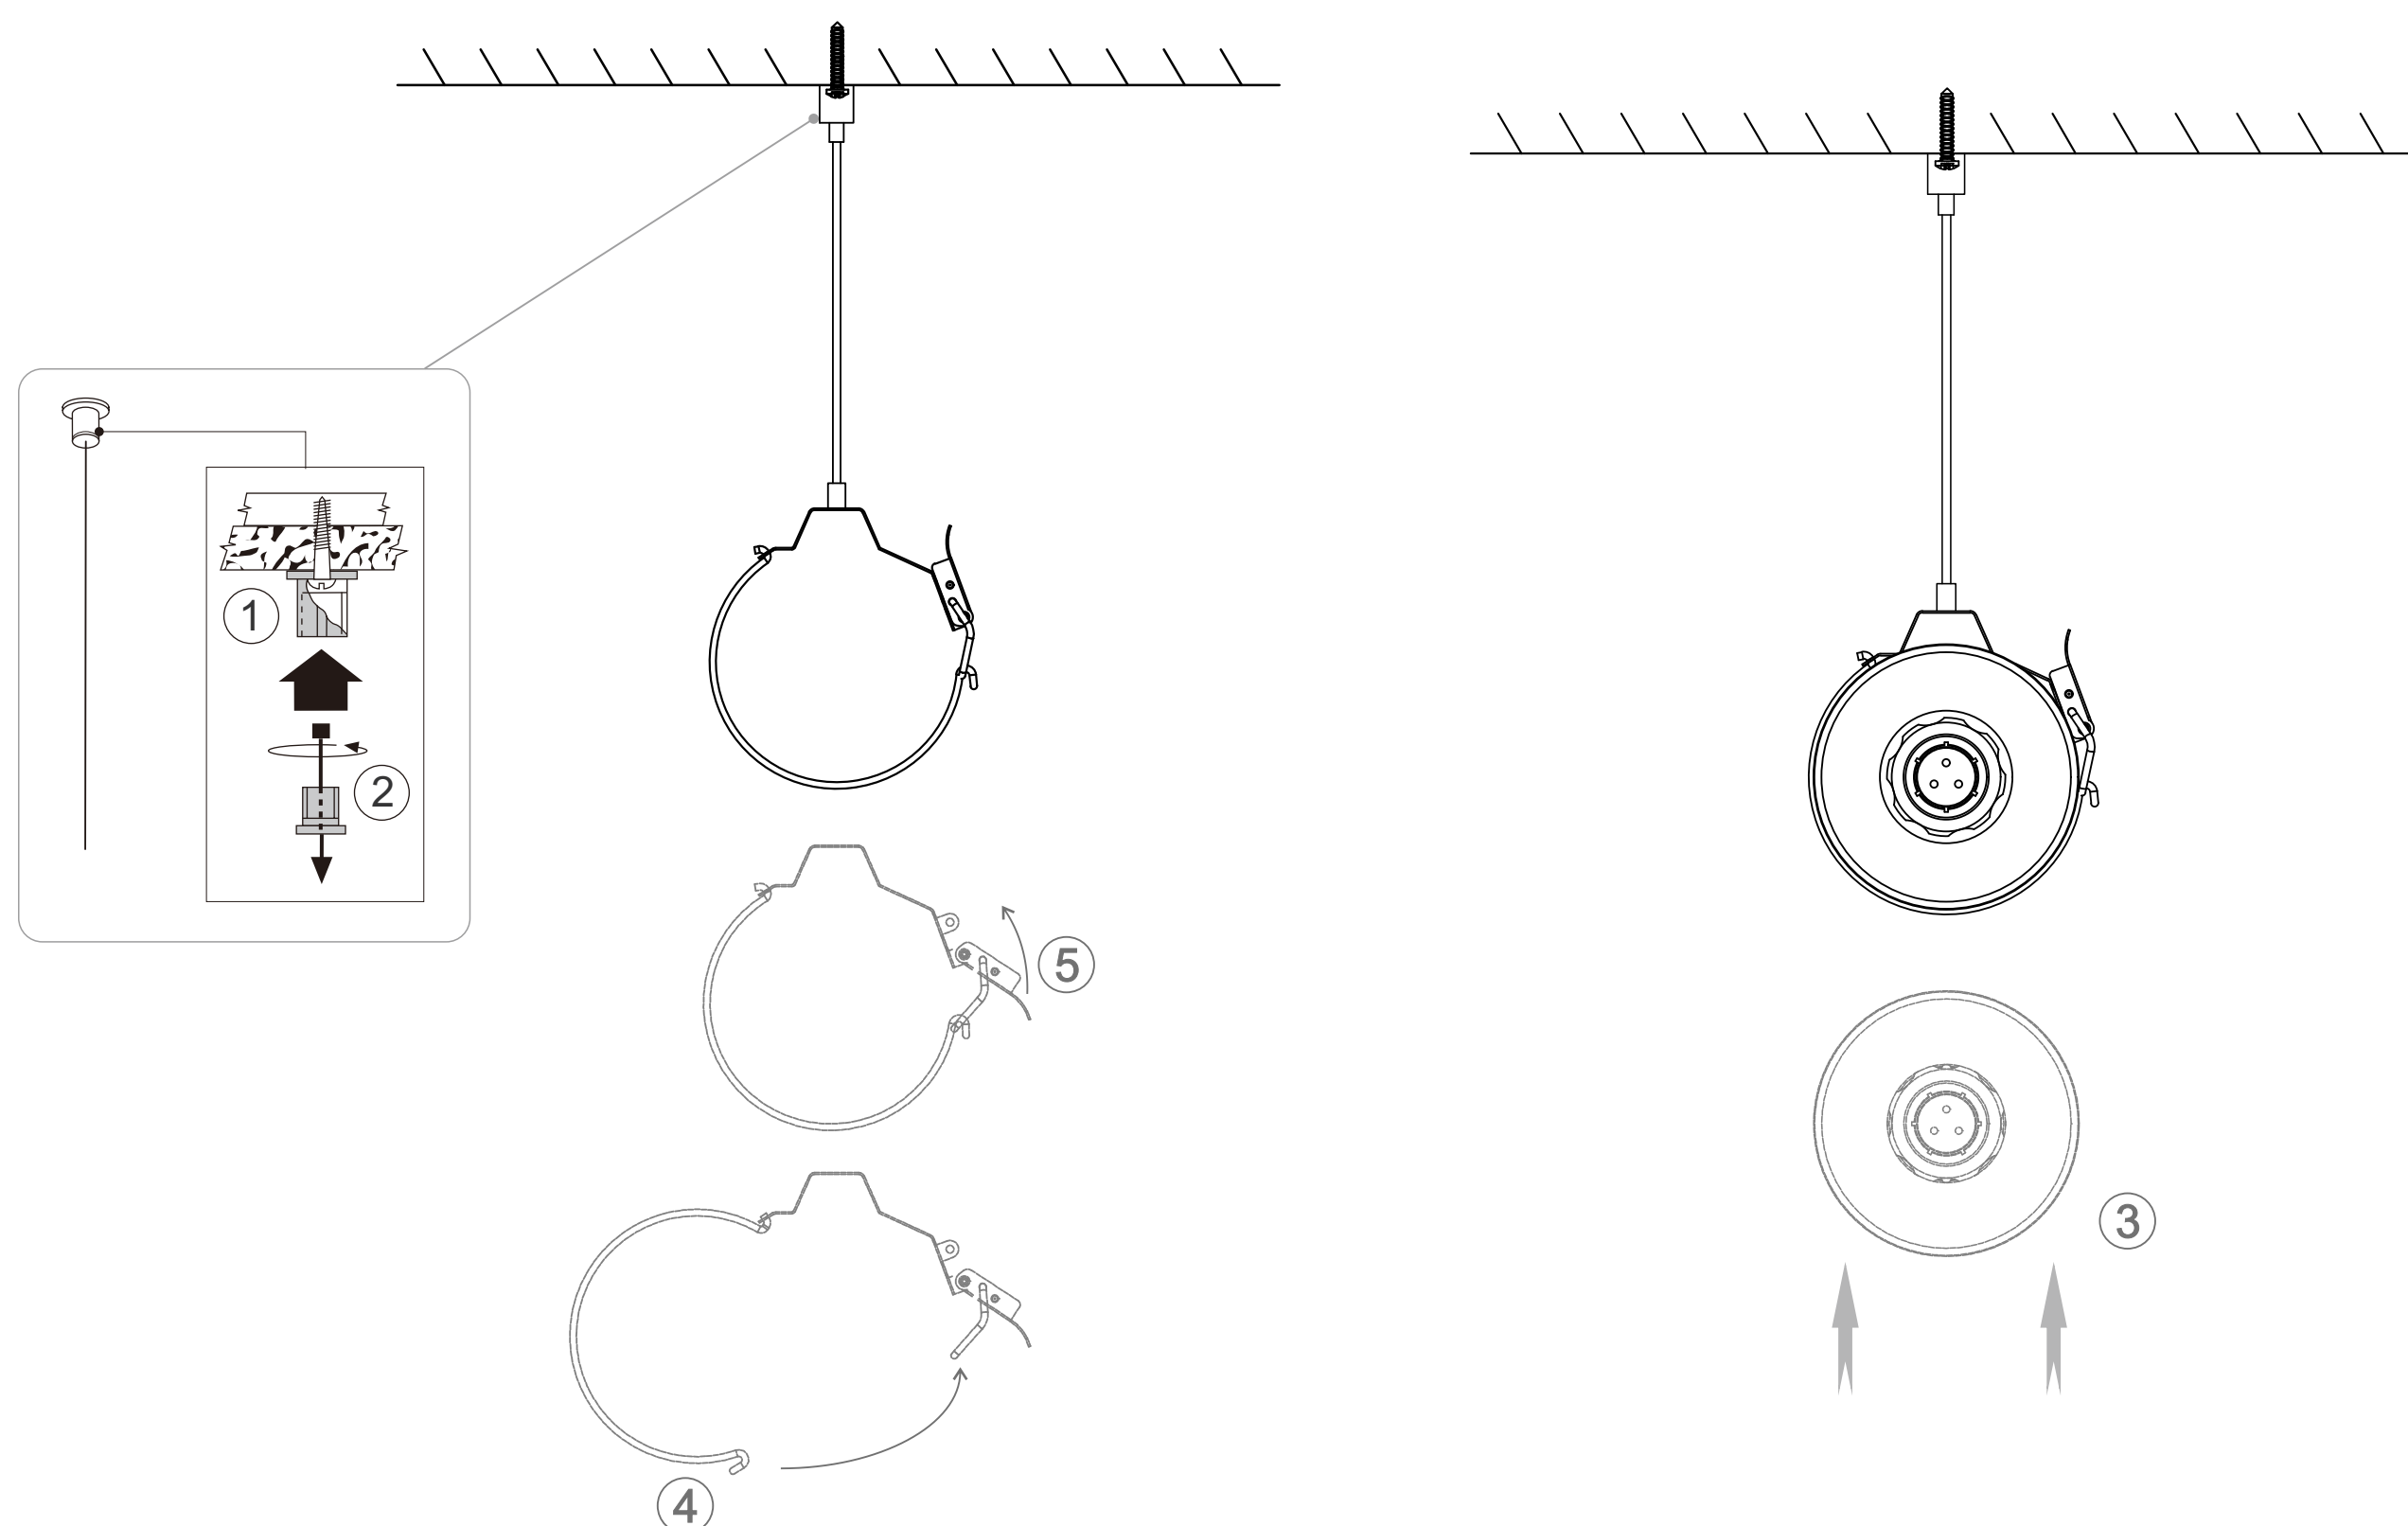

Installation Manual

Grow inline connect / 298

Dimension

Unit:mm

LUMINAIRES		KG
L=1200mm	60W	≈1.7Kg

Luminaire Inlet&Installation Options

1 Steel clips space

LUMINAIRES	Distance(D)	Recommend
L=1200mm	500mm-1100mm	1000mm

Thanks for choosing our product, please read this guide carefully before installation.

Luminaire Inlet & Installation Options

2a Universal Ceiling Installation

Model no.	Description
2a	Stainless steel clips
2b	Suspending kit

2b Suspending Installation

3 Luminaire Inlet

4 Interconnecting Installation Options

Interconnection by cable