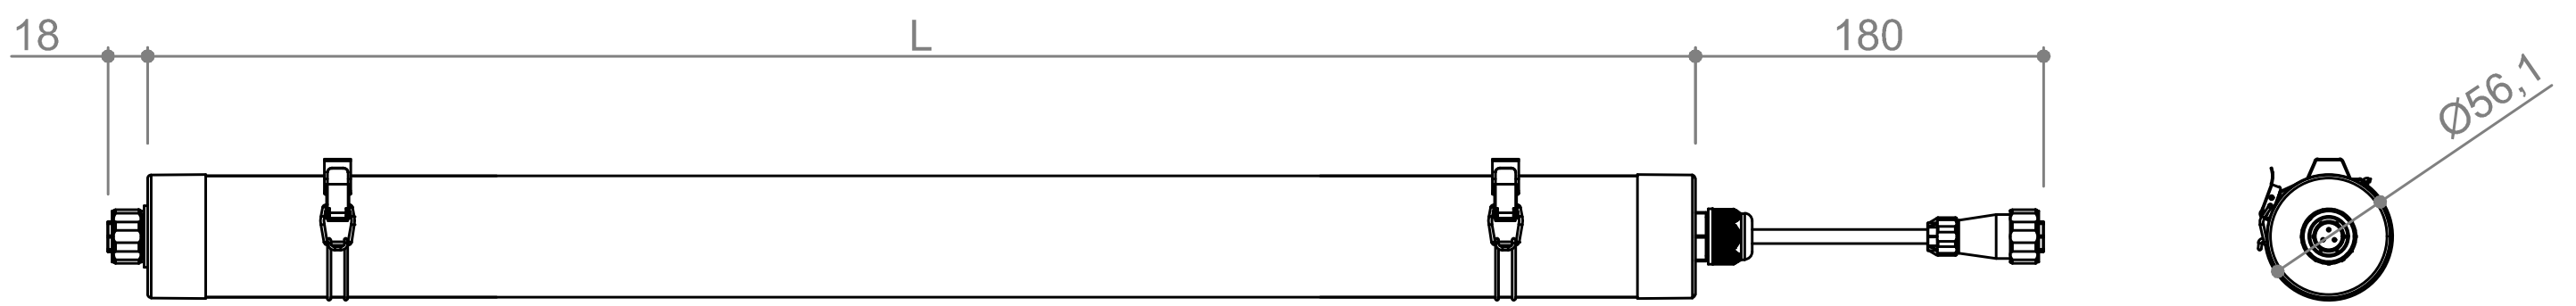

Installation Manual

Grow inline connect / 298

Dimension

Unit:mm

LUMINAIRES		KG
L=1200mm	60W	≈1.7Kg

Luminaire Inlet&Installation Options

1 Steel clips space

LUMINAIRES	Distance(D)	Recommend
L=1200mm	500mm-1100mm	1000mm

Thanks for choosing our product, please read this guide carefully before installation.

Luminaire Inlet & Installation Options

2a Universal Ceiling Installation

Model no.	Description
2a	Stainless steel clips
2b	Suspending kit