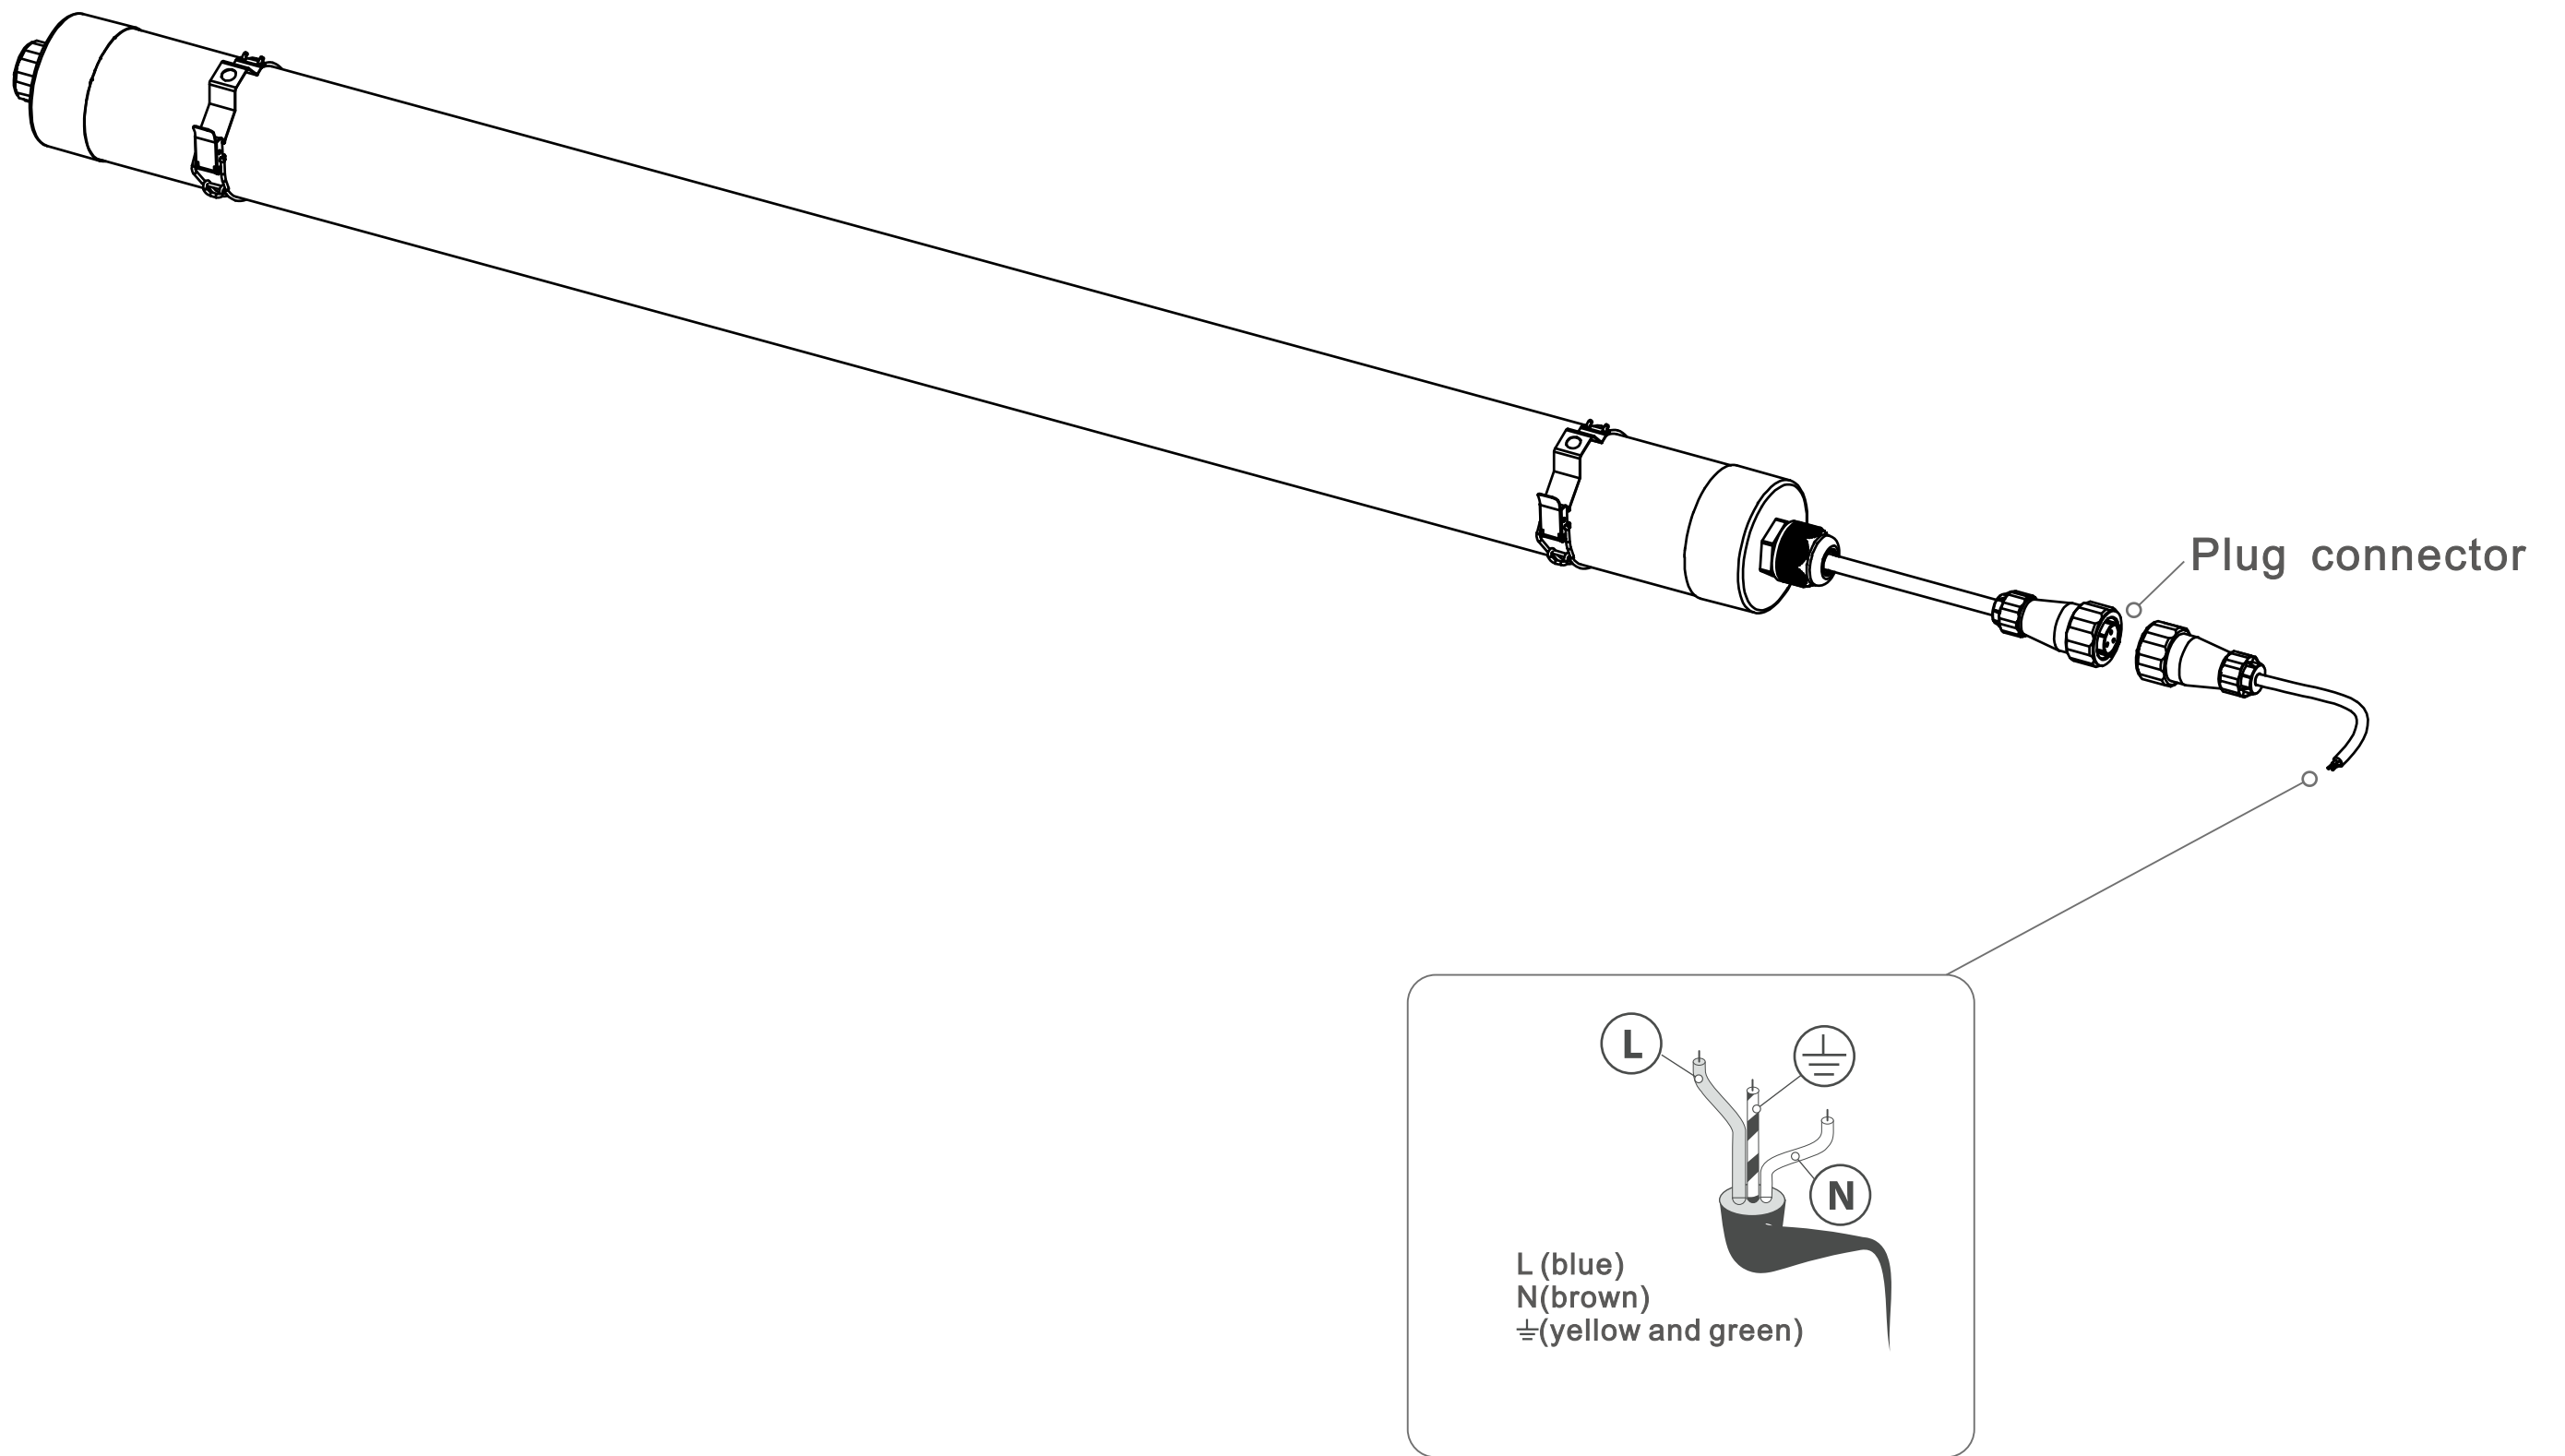

Installation Manual

Grow inline connect / 298

Dimension

Unit:mm

LUMINAIRES		KG
L=1200mm	60W	≈1.7Kg

Luminaire Inlet&Installation Options

1 Steel clips space

LUMINAIRES	Distance(D)	Recommend
L=1200mm	500mm-1100mm	1000mm

Thanks for choosing our product, please read this guide carefully before installation.

Luminaire Inlet & Installation Options

2a Universal Ceiling Installation

Model no.	Description
2a	Stainless steel clips
2b	Suspending kit

2b Suspending Installation

3 Luminaire Inlet

4 Interconnecting Installation Options

Interconnection by cable